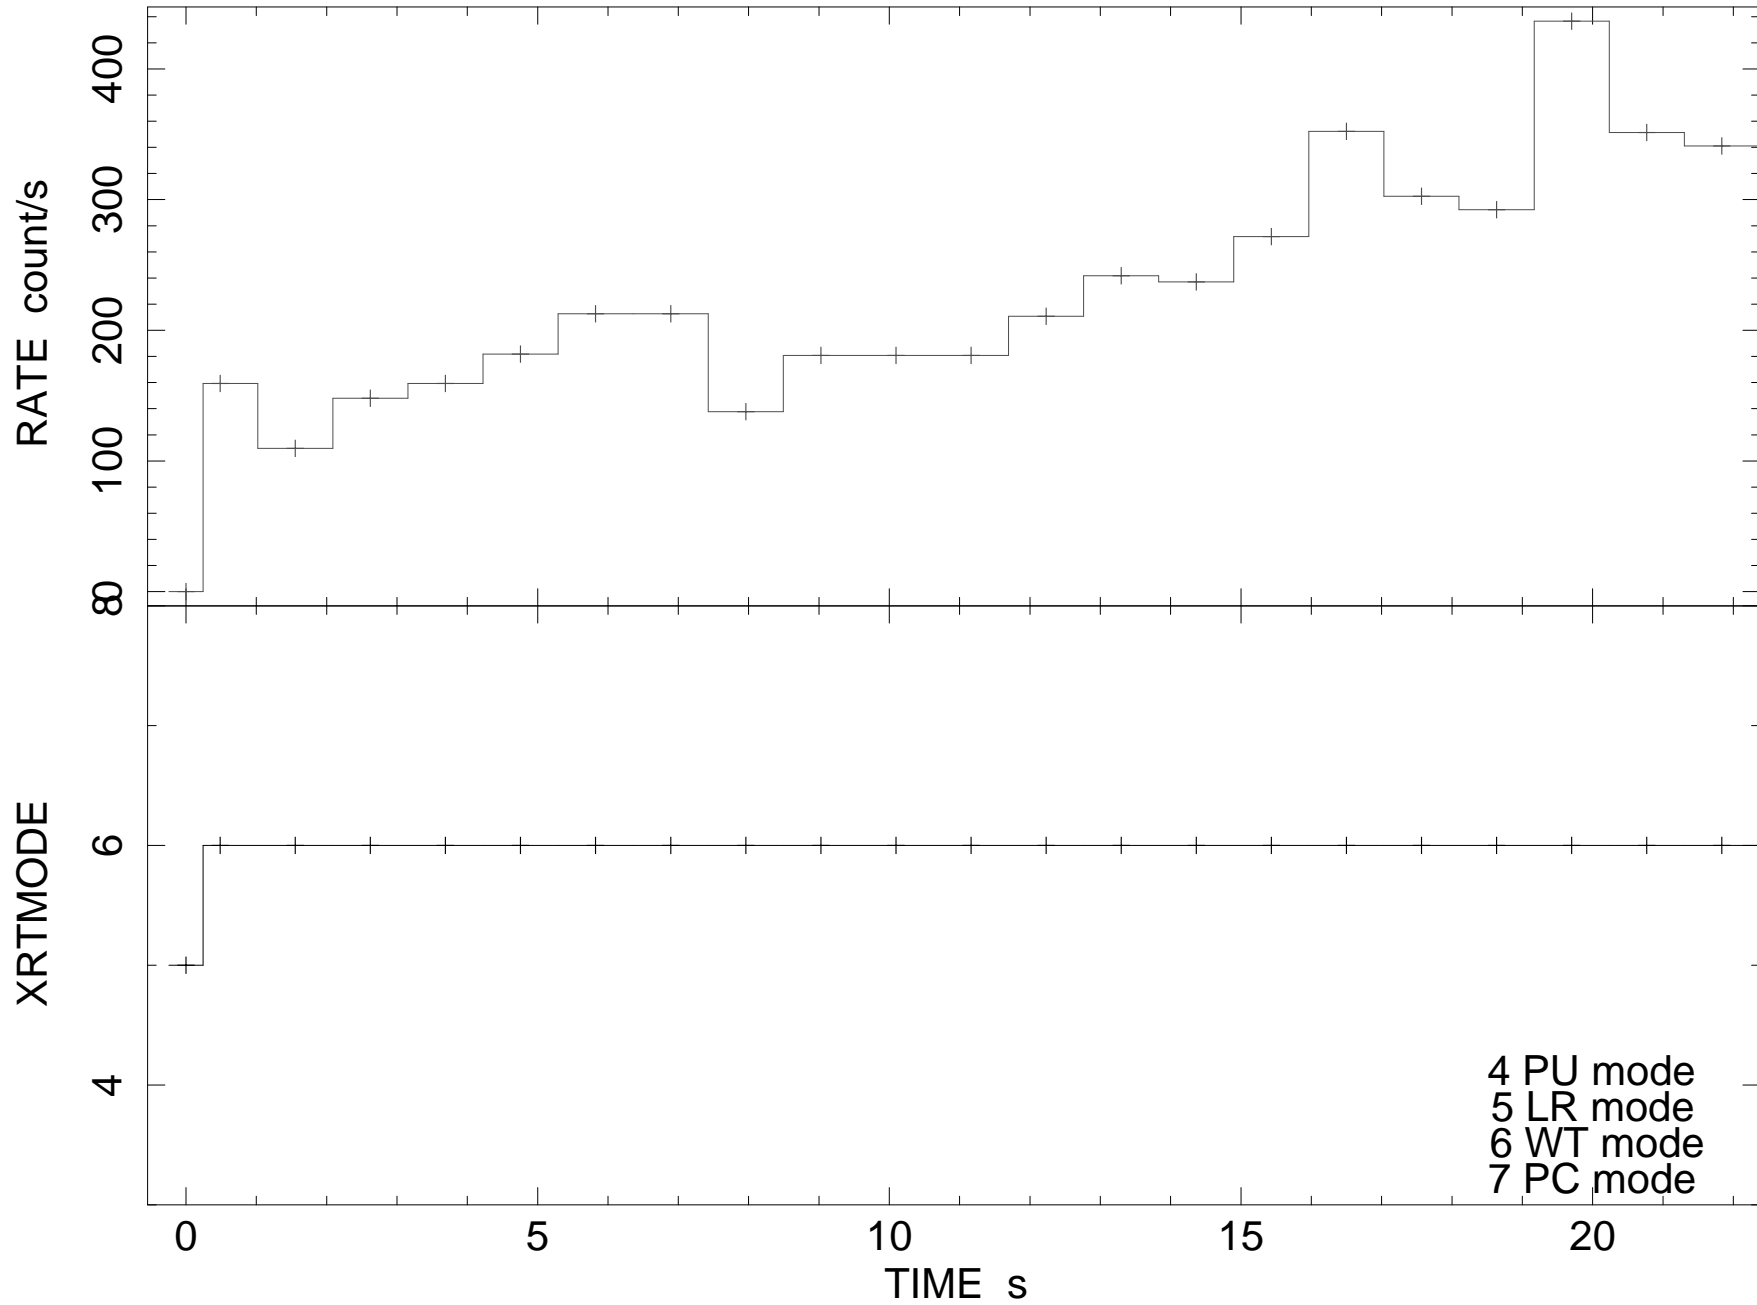

Offset by 755435081.6

XRT LC, OBS START 2024-12-09 11:04:41 UT, TrigNum=1273106

WARNING: RAW DATA PRODUCT. INTERPRET WITH CAUTION. COUNT RATE NOT CALIBRATE

4 PU mode  
5 LR mode  
6 WT mode  
7 PC mode