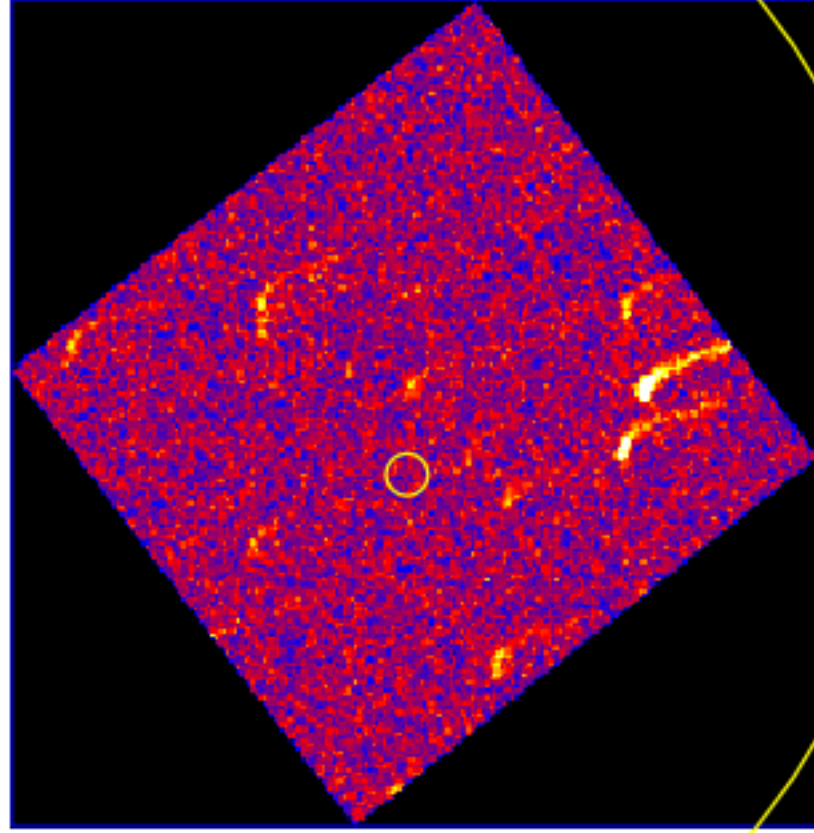

UVOT Finding Chart

OBSID 00994725000 / DATE-OBS 2020-09-05T09:58:49.9

51:00.0

30.0

-15:52:00.0

30.0

53:00.0

30.0