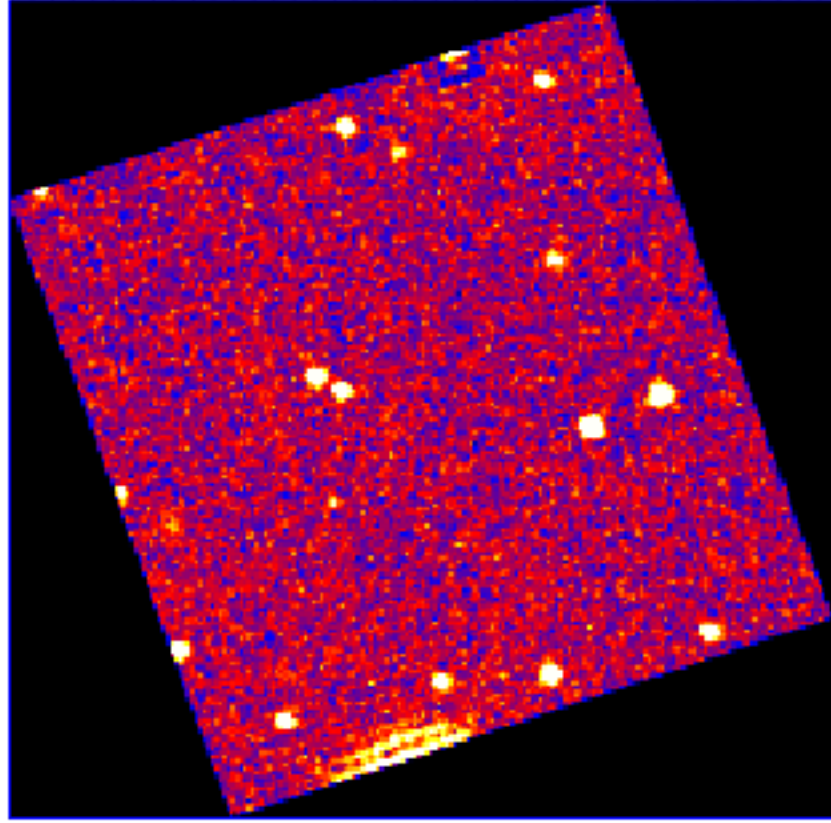

UVOT Finding Chart

OBSID 00990358000 / DATE-OBS 2020-08-17T02:08:23.5

53:30.0

54:00.0

30.0

-33:55:00.0

30.0

56:00.0

30.0

38.0 34.0 30.0 26.0

RA (J2000)

0 5 10 15 20 25 30 35 40