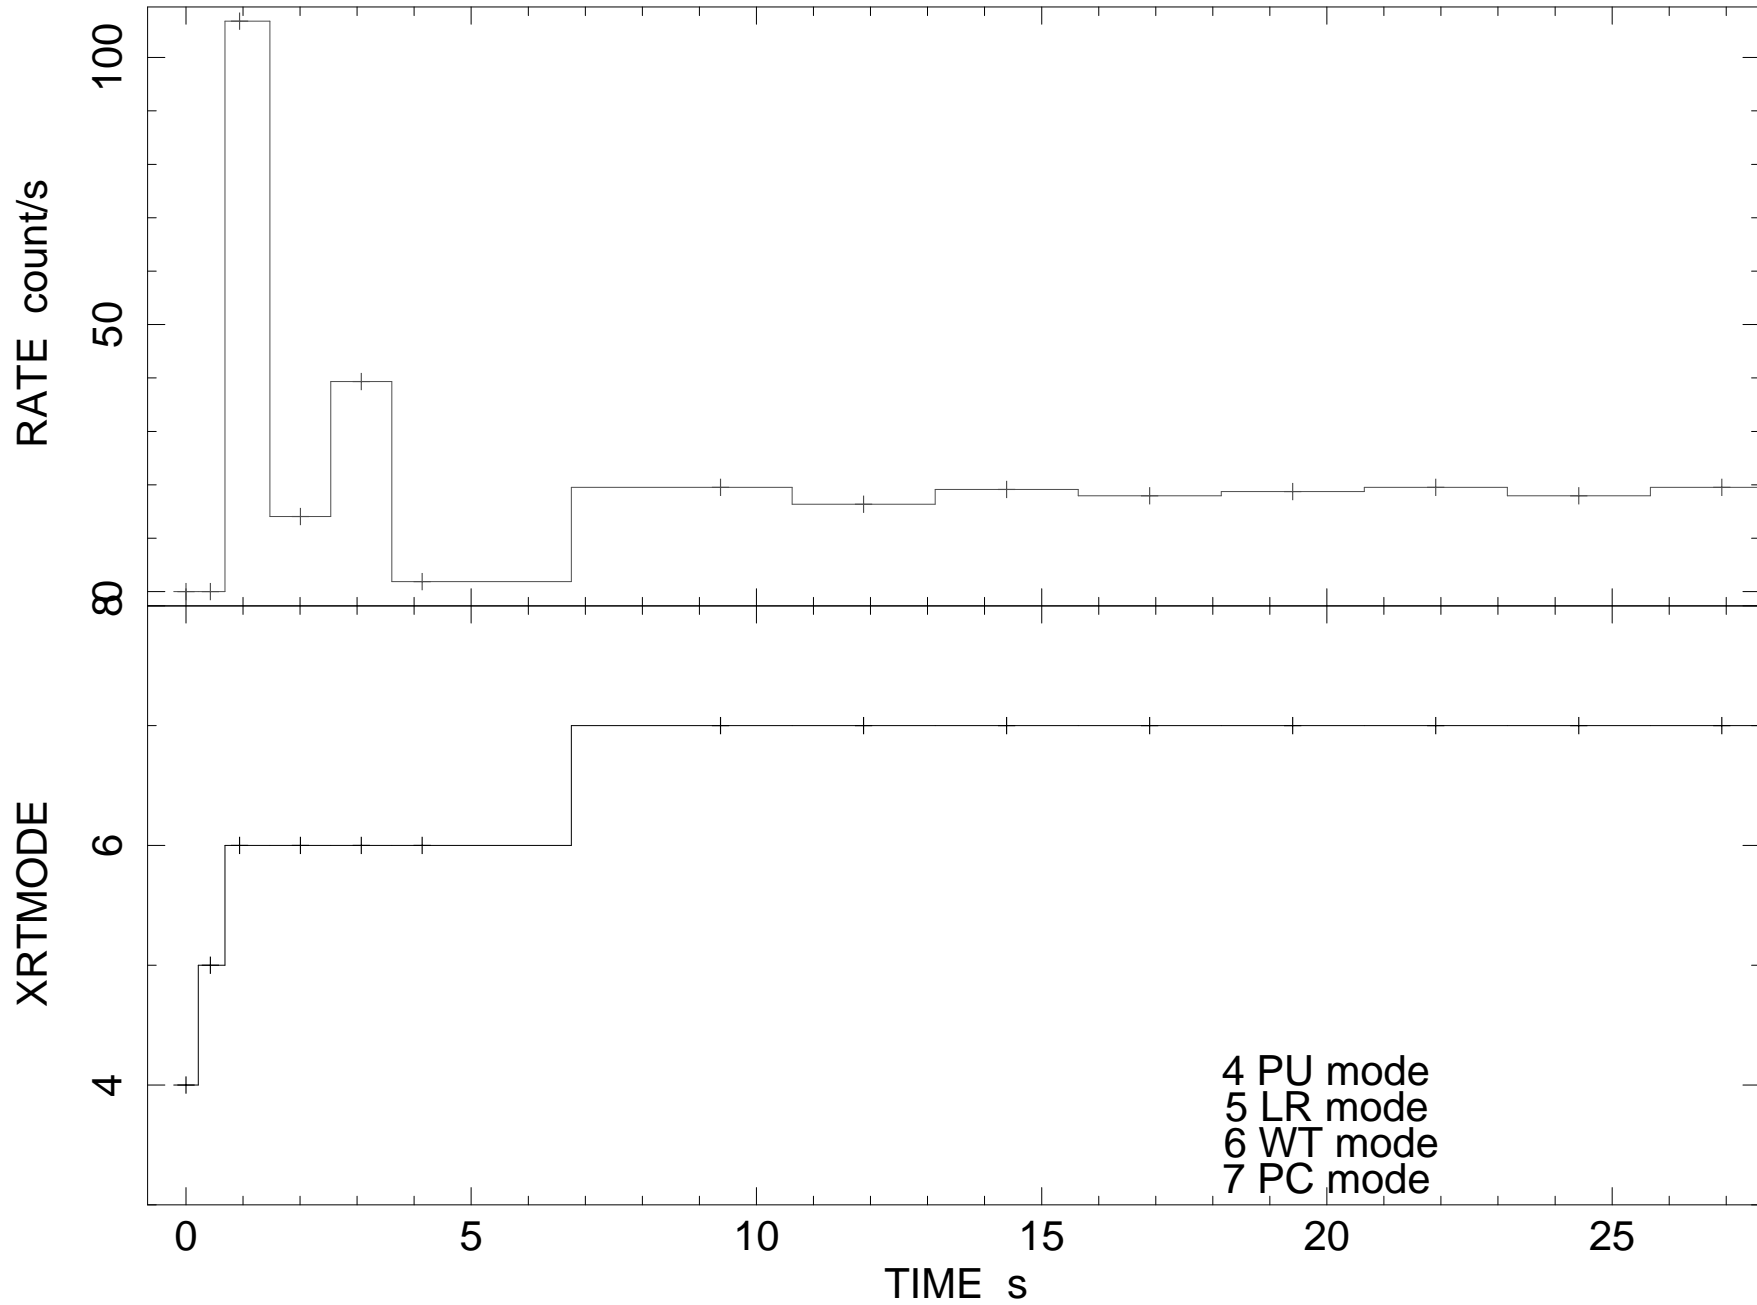

Offset by 583327249.2

XRT LC, OBS START 2019-06-27 11:20:49 UT, TrigNum=911609

WARNING: RAW DATA PRODUCT. INTERPRET WITH CAUTION. COUNT RATE NOT CALIBRATE

4 PU mode  
5 LR mode  
6 WT mode  
7 PC mode