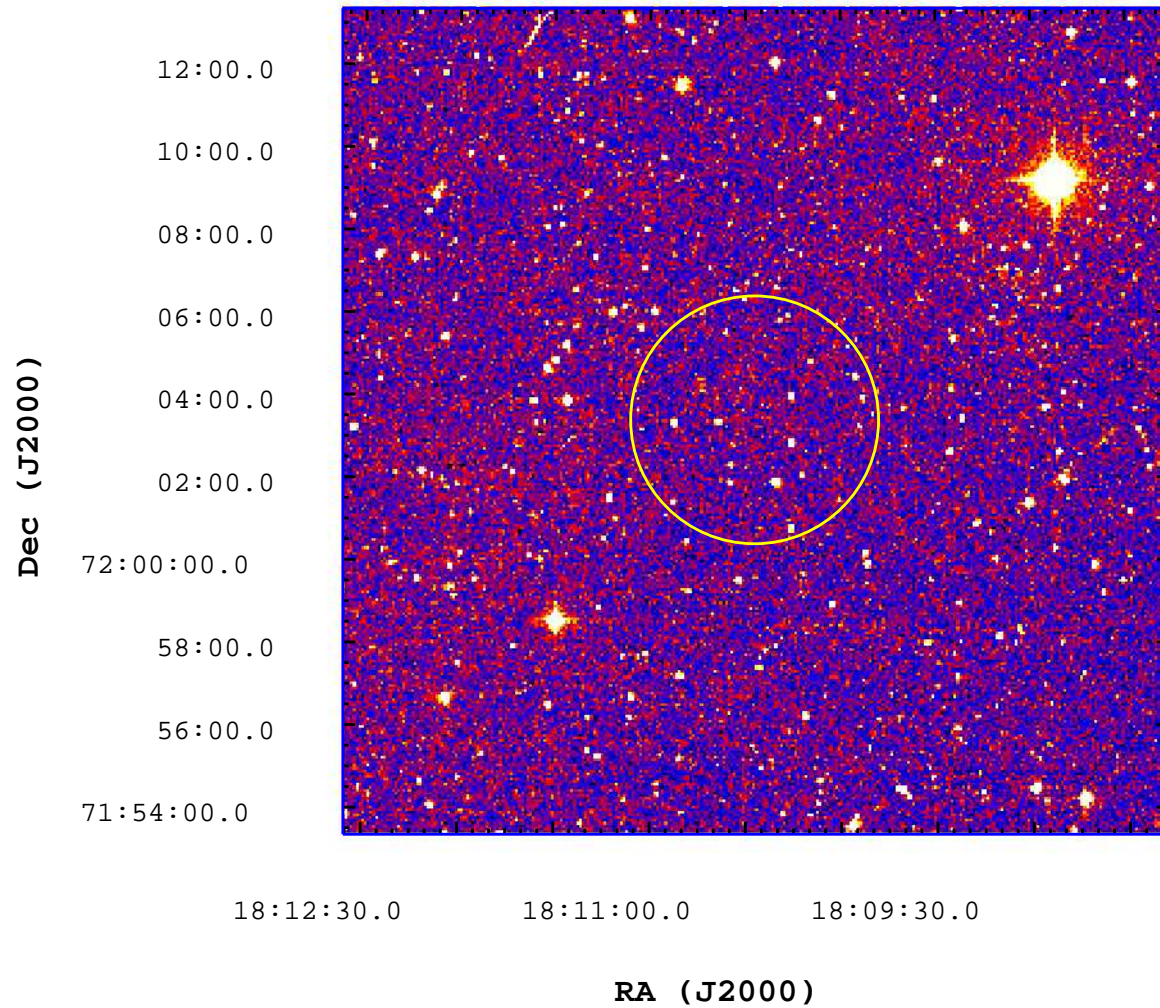

UVOT Finding Chart

OBSID 00704327000 / DATE-OBS 2016-07-14T05:25:54.2

3000

3500

4000

4500

5000