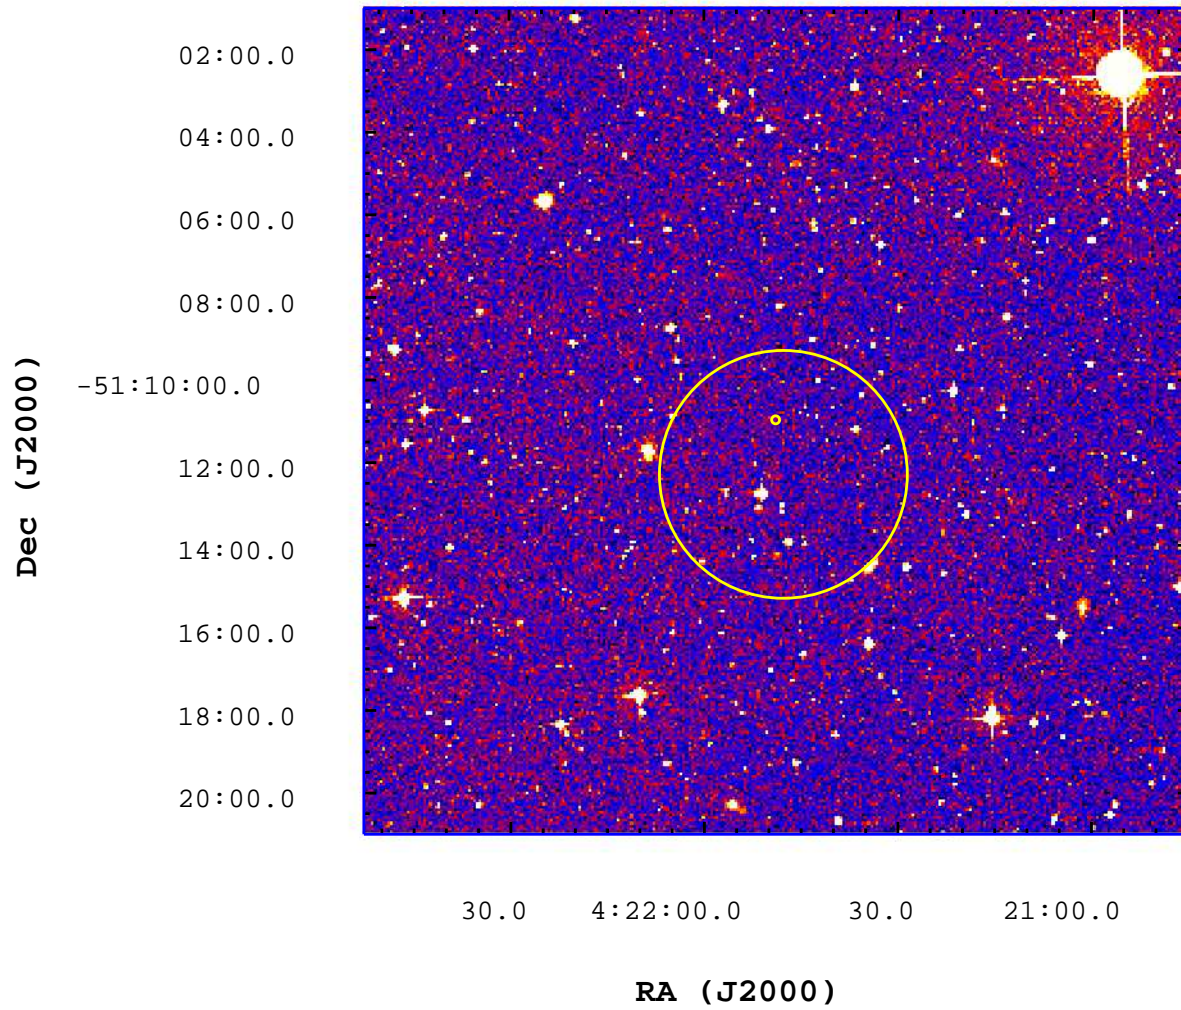

UVOT Finding Chart

OBSID 00595616000 / DATE-OBS 2014-04-13T00:46:52.7

3500

4000

4500

5000

5500