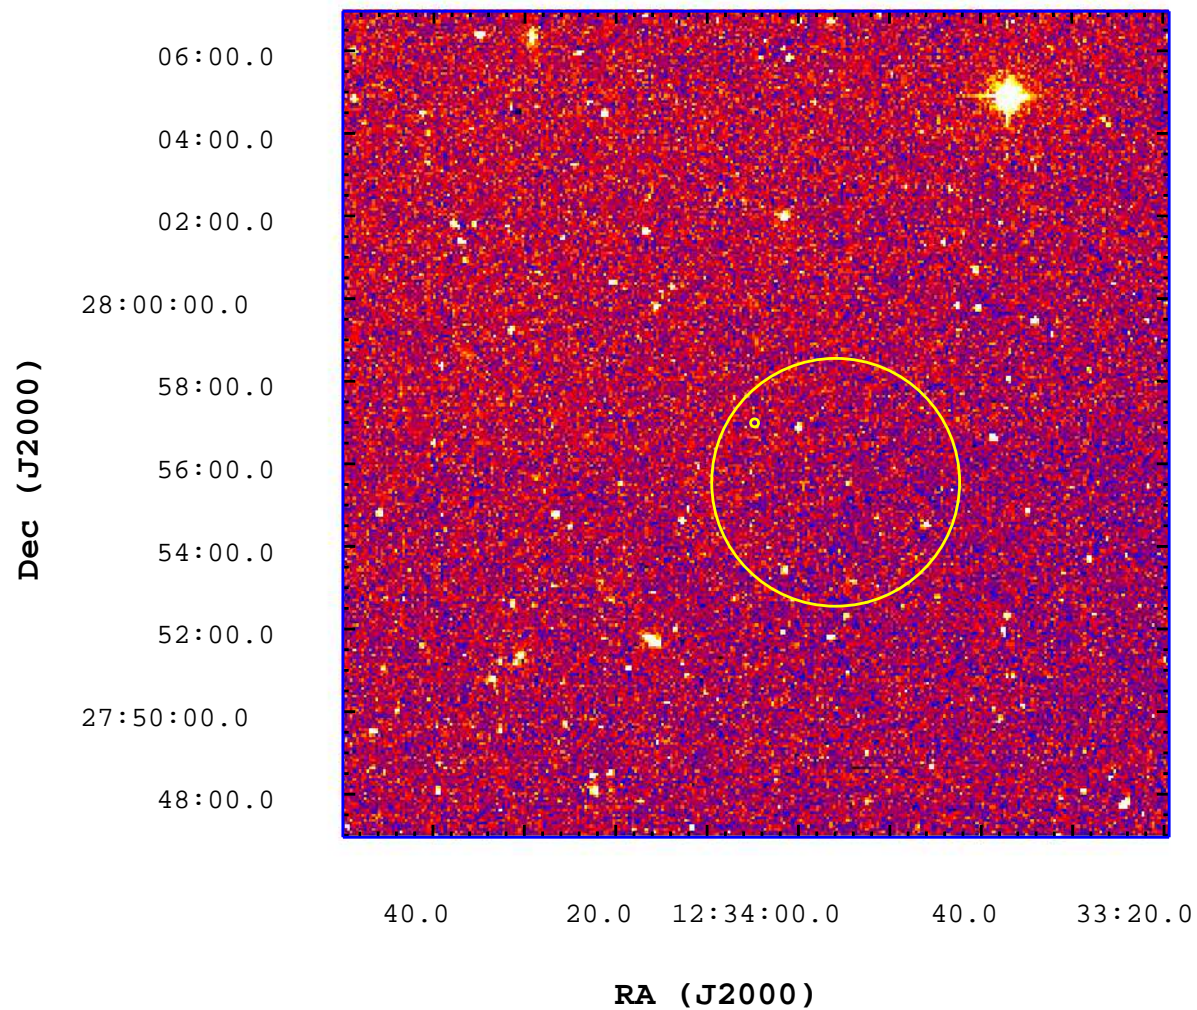

# UVOT Finding Chart

OBSID 00583861000 / DATE-OBS 2014-01-14T12:12:09.1

1500

2000

2500

3000

3500

4000