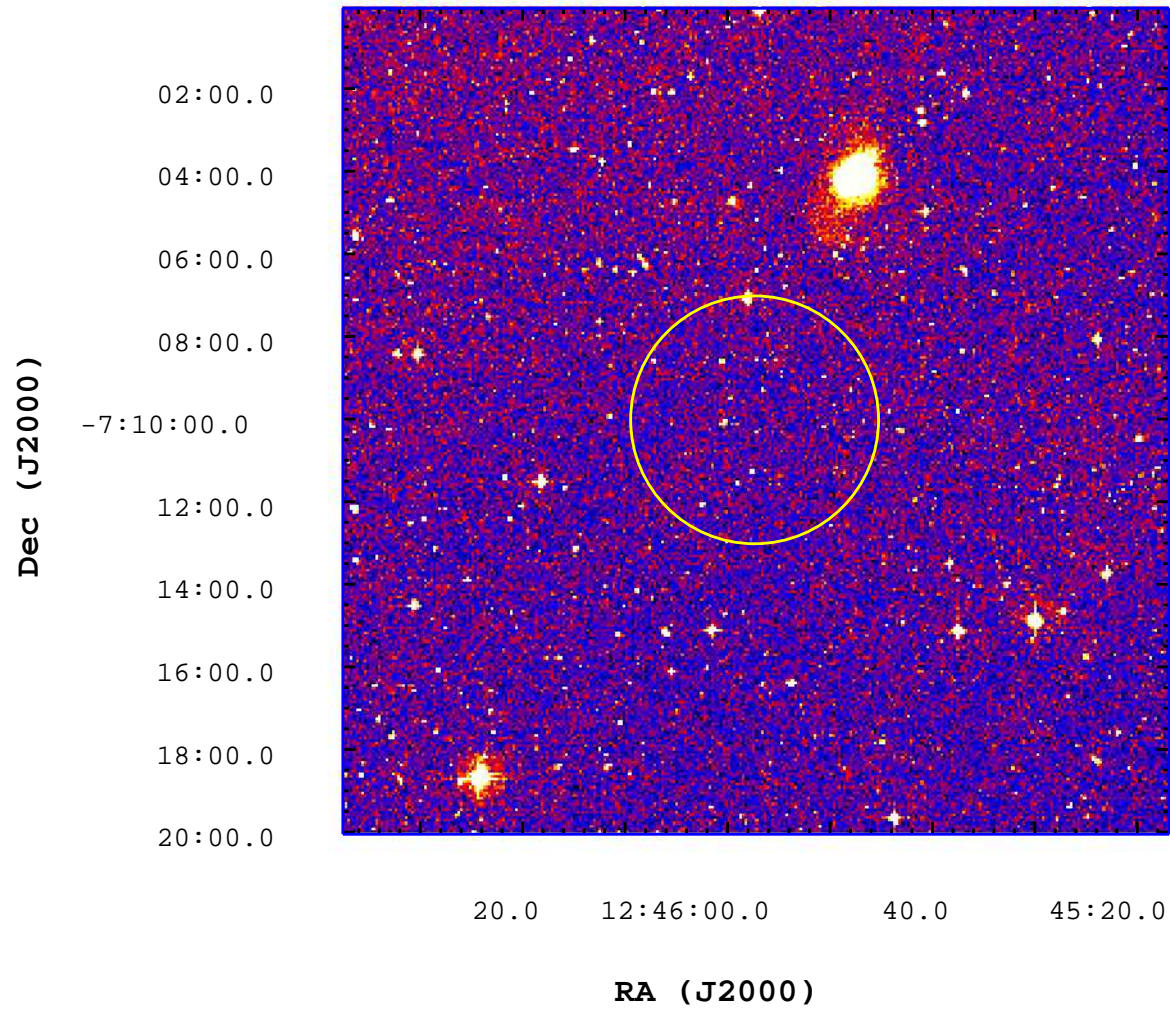

UVOT Finding Chart

OBSID 00509419000 / DATE-OBS 2011-12-10T14:51:28.4

6000

6500

7000

7500

8000