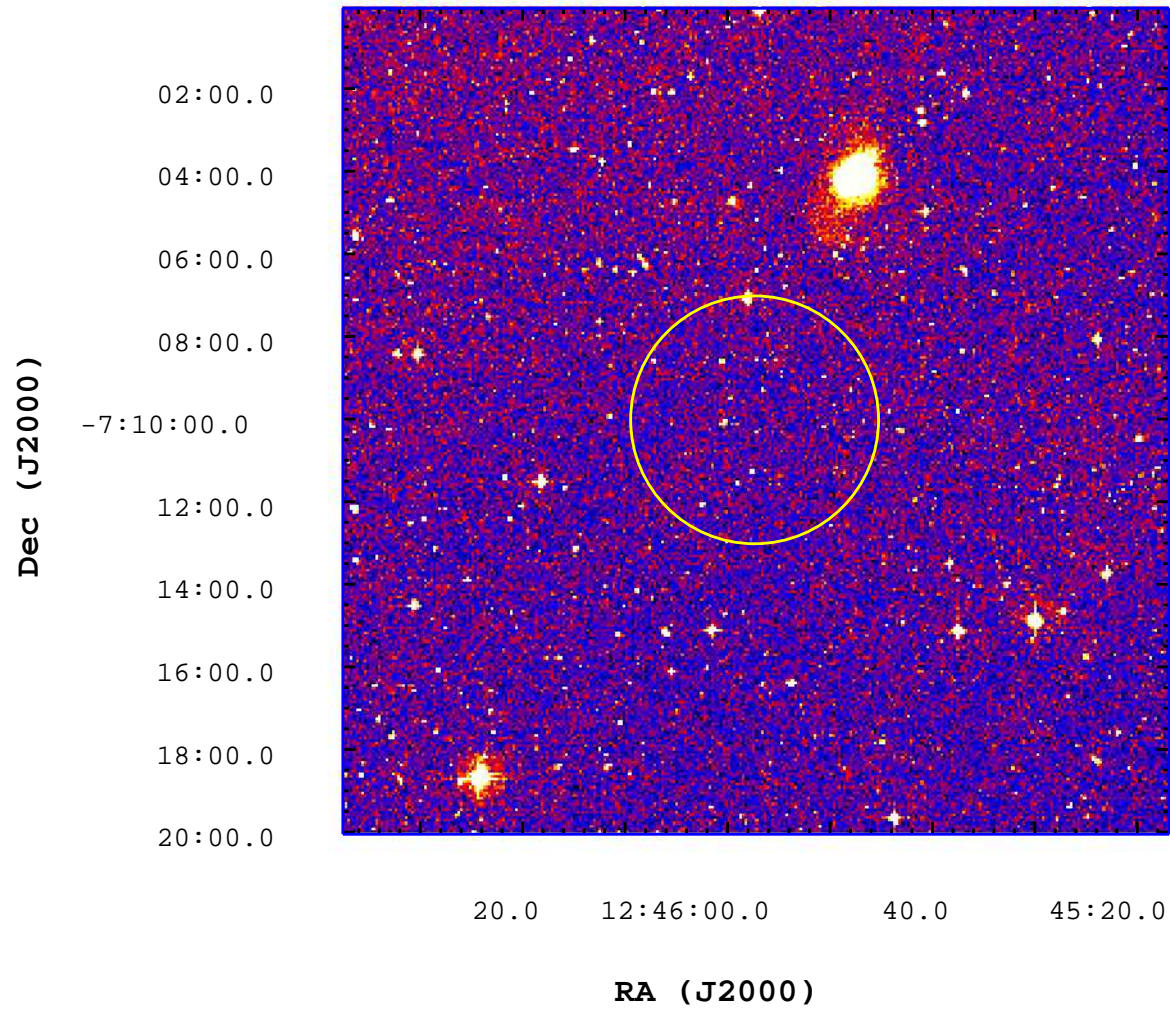

# UVOT Finding Chart

OBSID 00509419000 / DATE-OBS 2011-12-10T14:38:15.4

6000

6500

7000

7500

8000