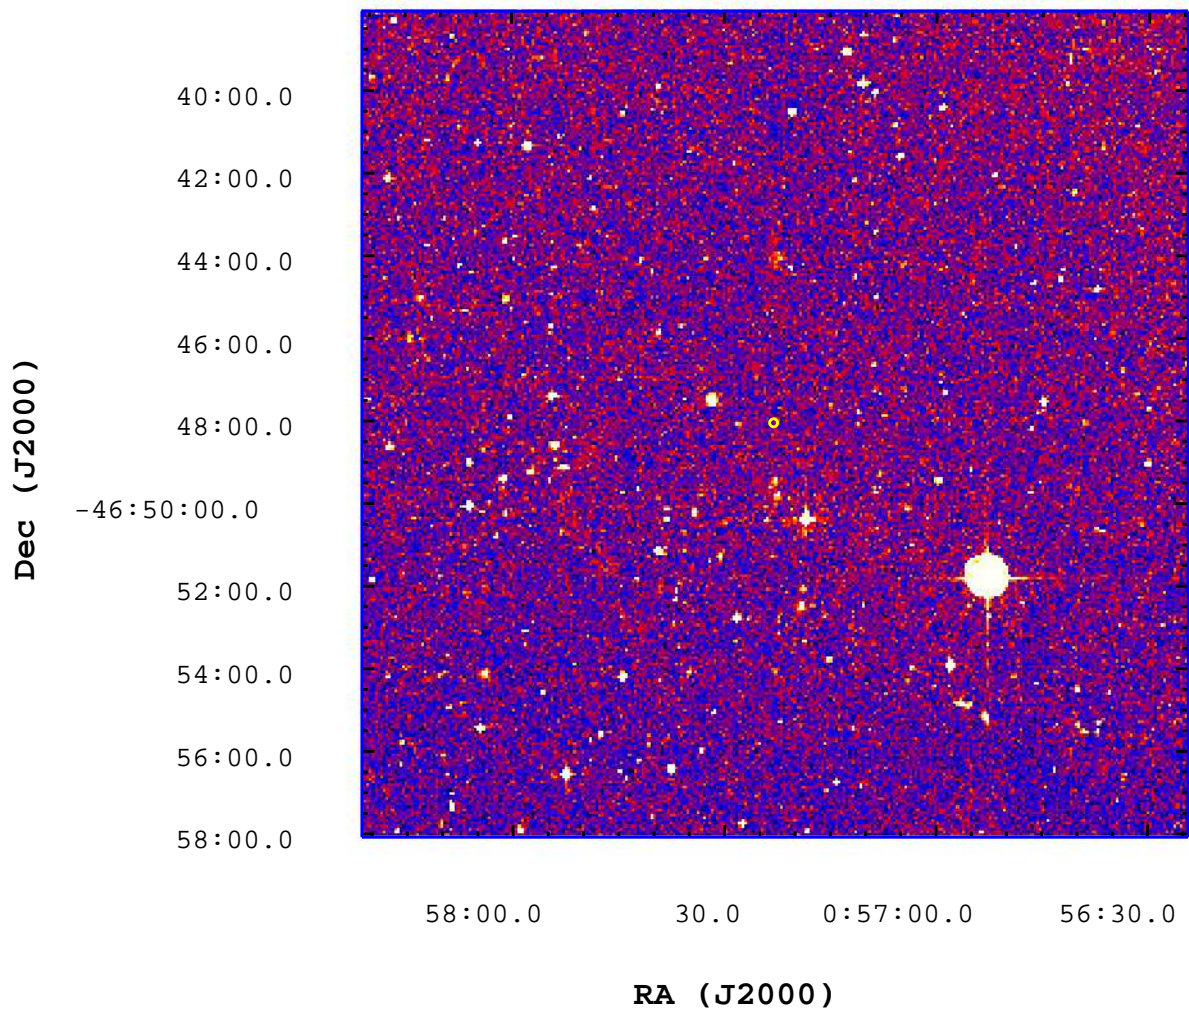

UVOT Finding Chart

OBSID 00509336000 / DATE-OBS 2011-12-09T07:19:23.3

4000

4500

5000

5500

6000

6500