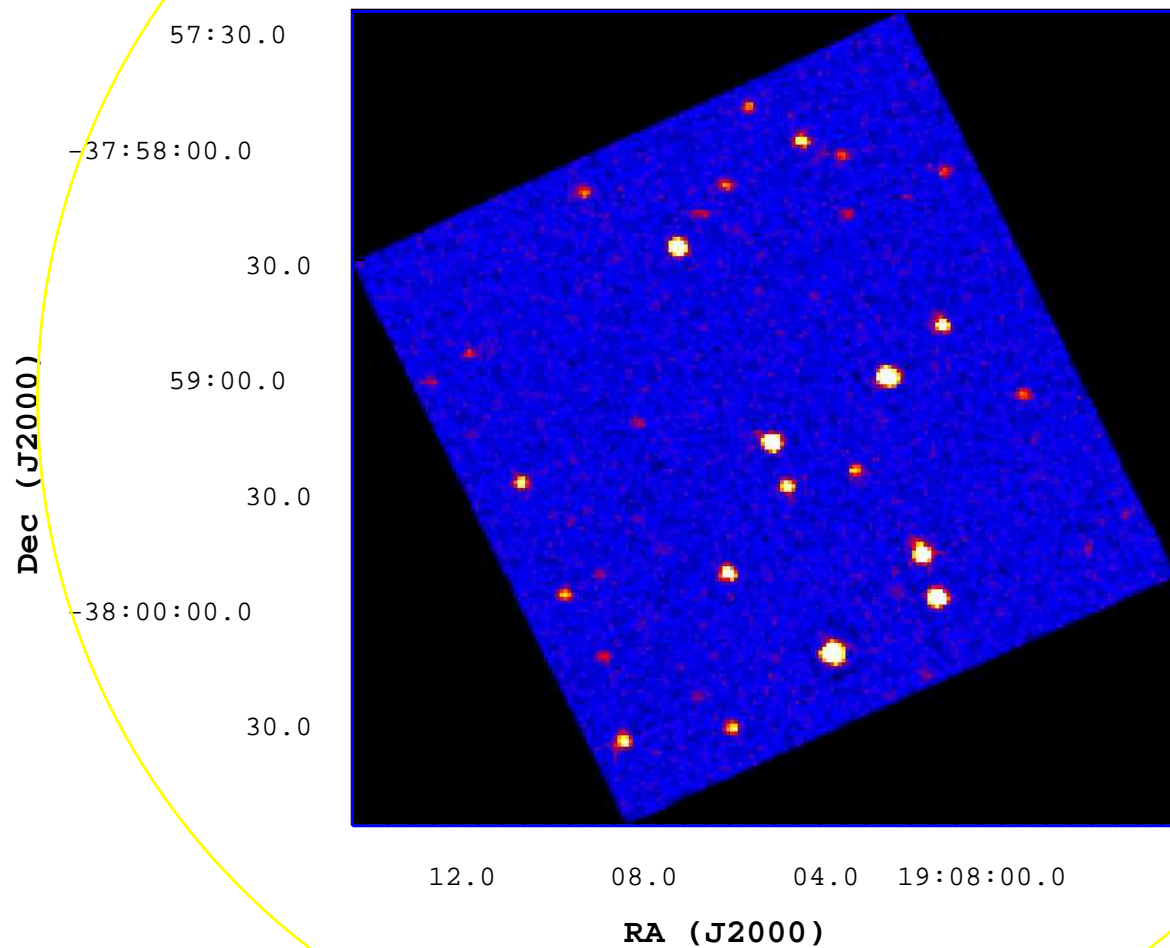

# UVOT Finding Chart

OBSID 00505926000 / DATE-OBS 2011-10-20T06:48:28.5

10

20

30

40

50

60