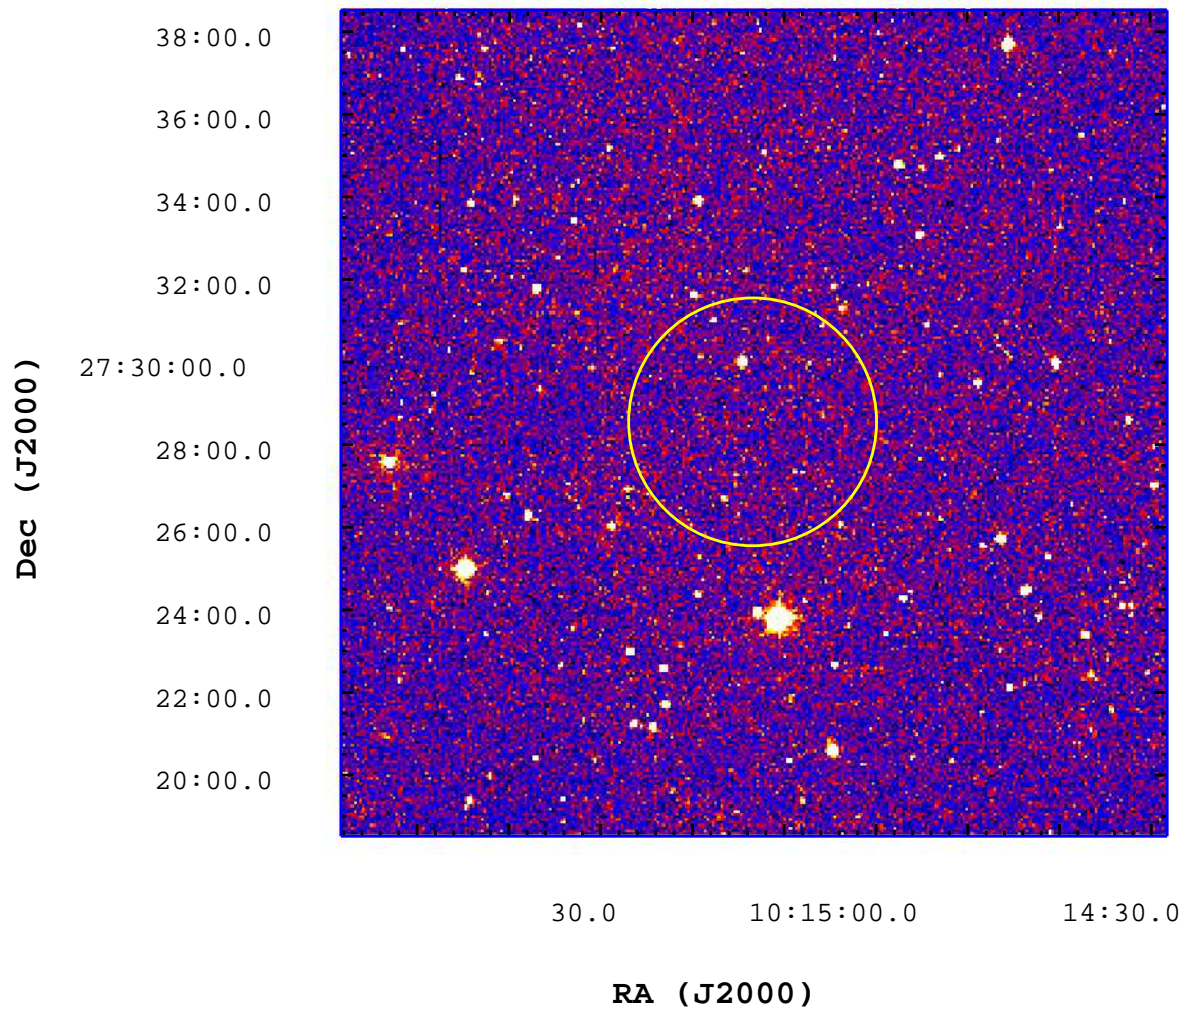

# UVOT Finding Chart

OBSID 00505646000 / DATE-OBS 2011-10-16T18:42:57.4

2000

2500

3000

3500

4000