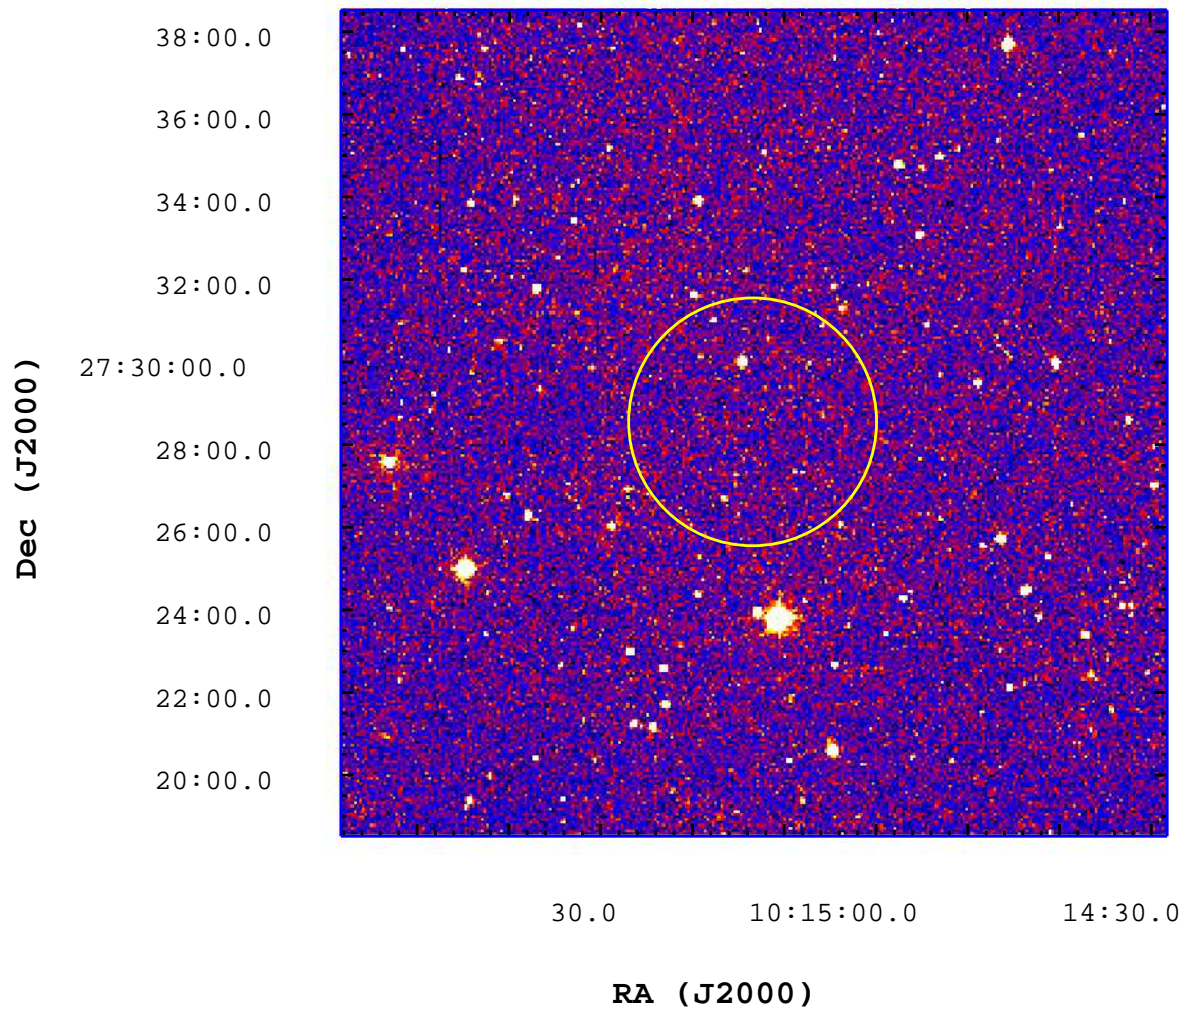

UVOT Finding Chart

OBSID 00505646000 / DATE-OBS 2011-10-16T18:40:19.6

2000

2500

3000

3500

4000