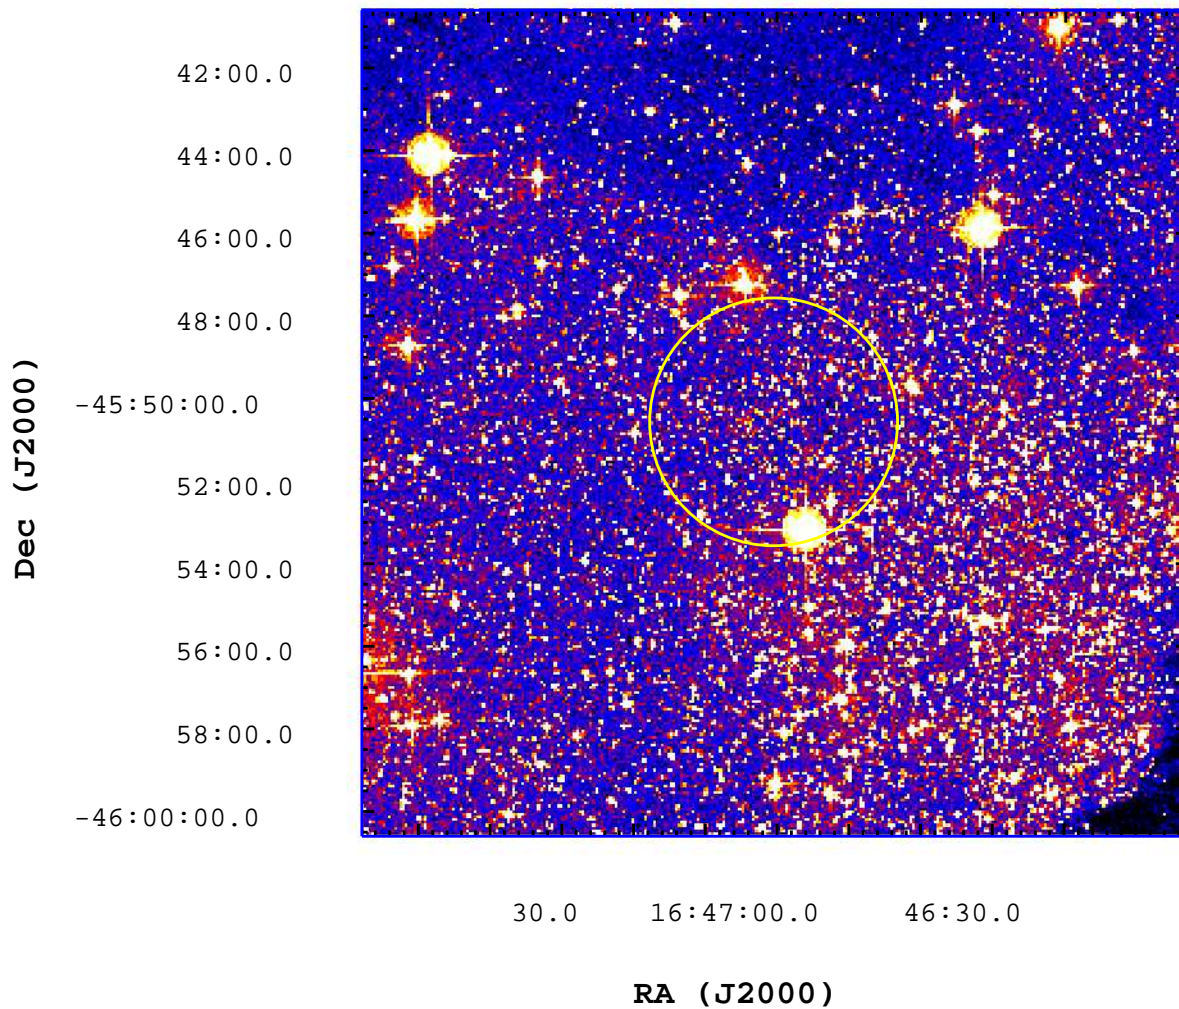

# UVOT Finding Chart

OBSID 00503525000 / DATE-OBS 2011-09-19T21:17:19.1

4500

5000

5500

6000

6500

7000