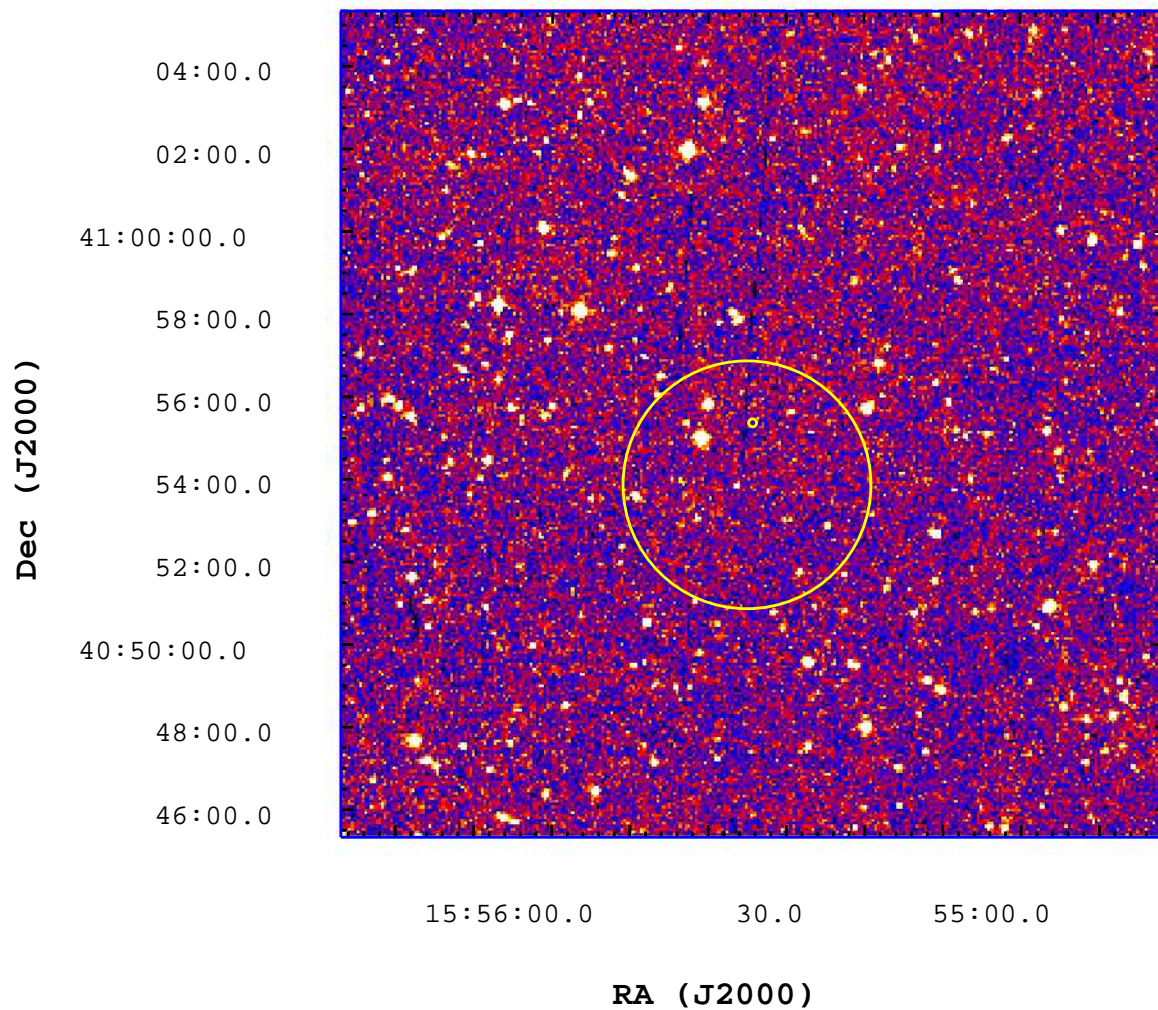

UVOT Finding Chart

OBSID 00456939000 / DATE-OBS 2011-07-09T15:29:22.9

2400

2600

2800

3000

3200

3400