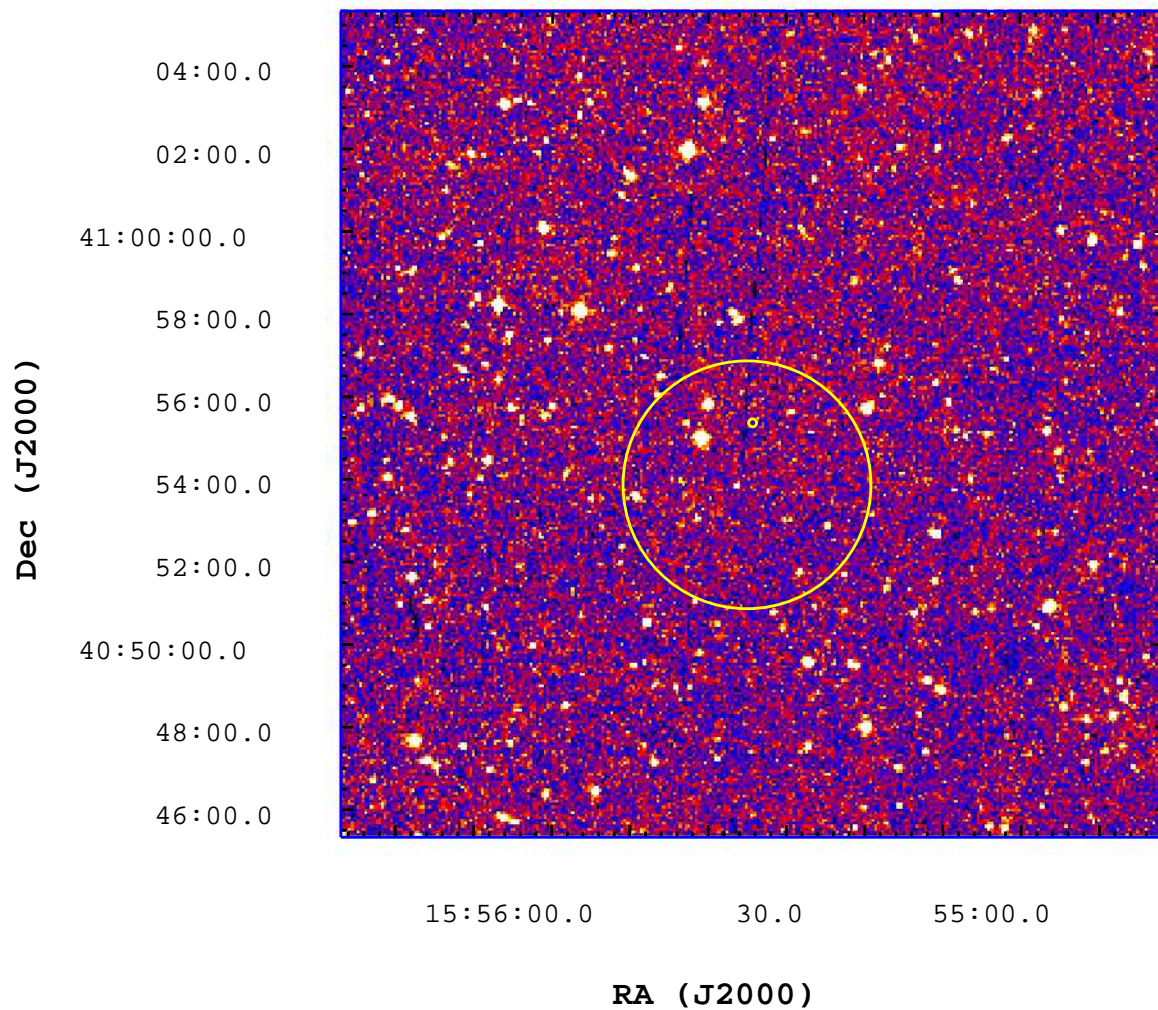

UVOT Finding Chart

OBSID 00456939000 / DATE-OBS 2011-07-09T15:25:50.3

2400

2600

2800

3000

3200

3400