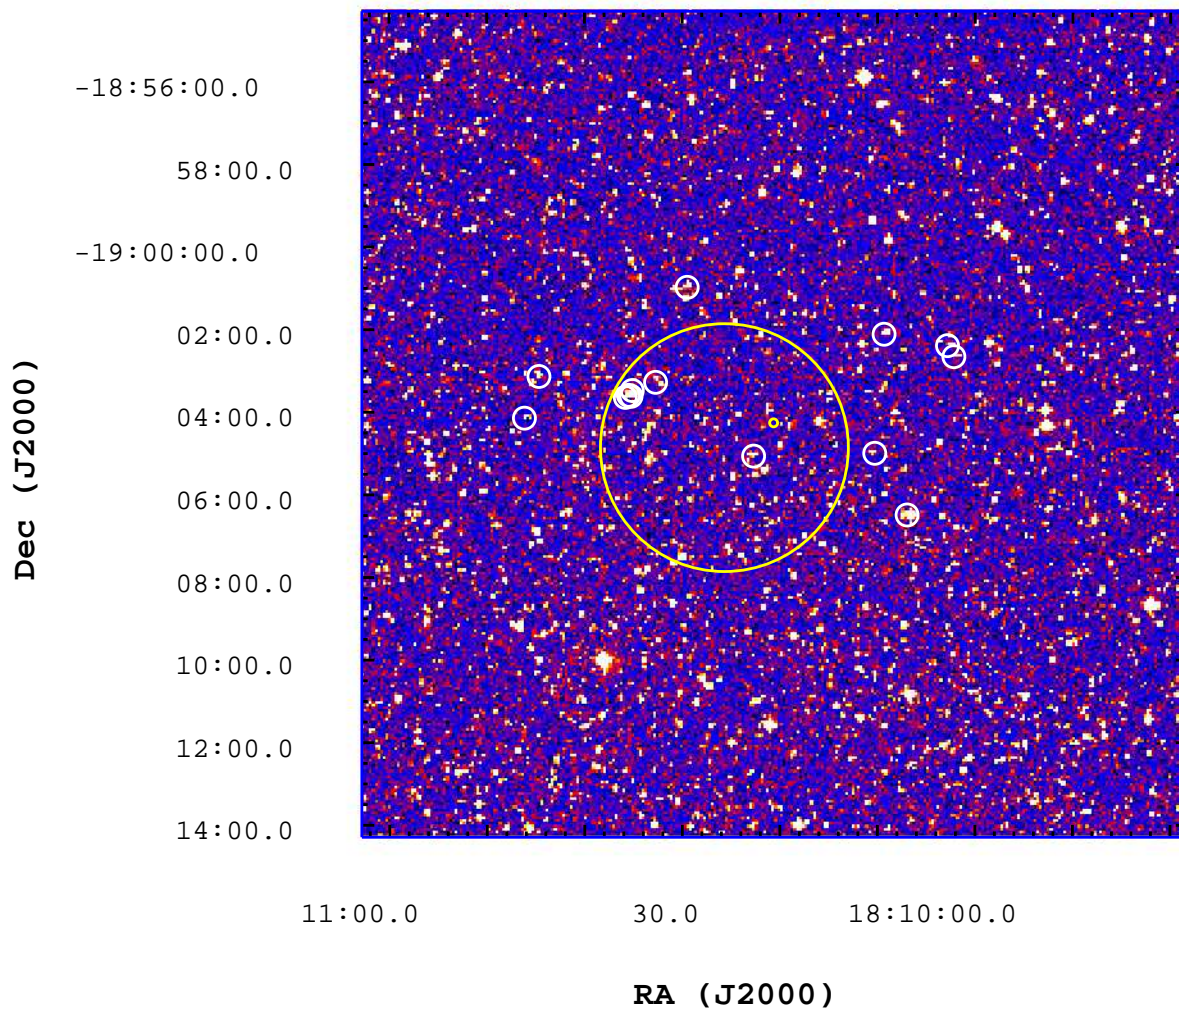

# UVOT Finding Chart

OBSID 00455640000 / DATE-OBS 2011-06-19T01:14:13.8

1400

1600

1800

2000

2200

2400

2600

2800

3000