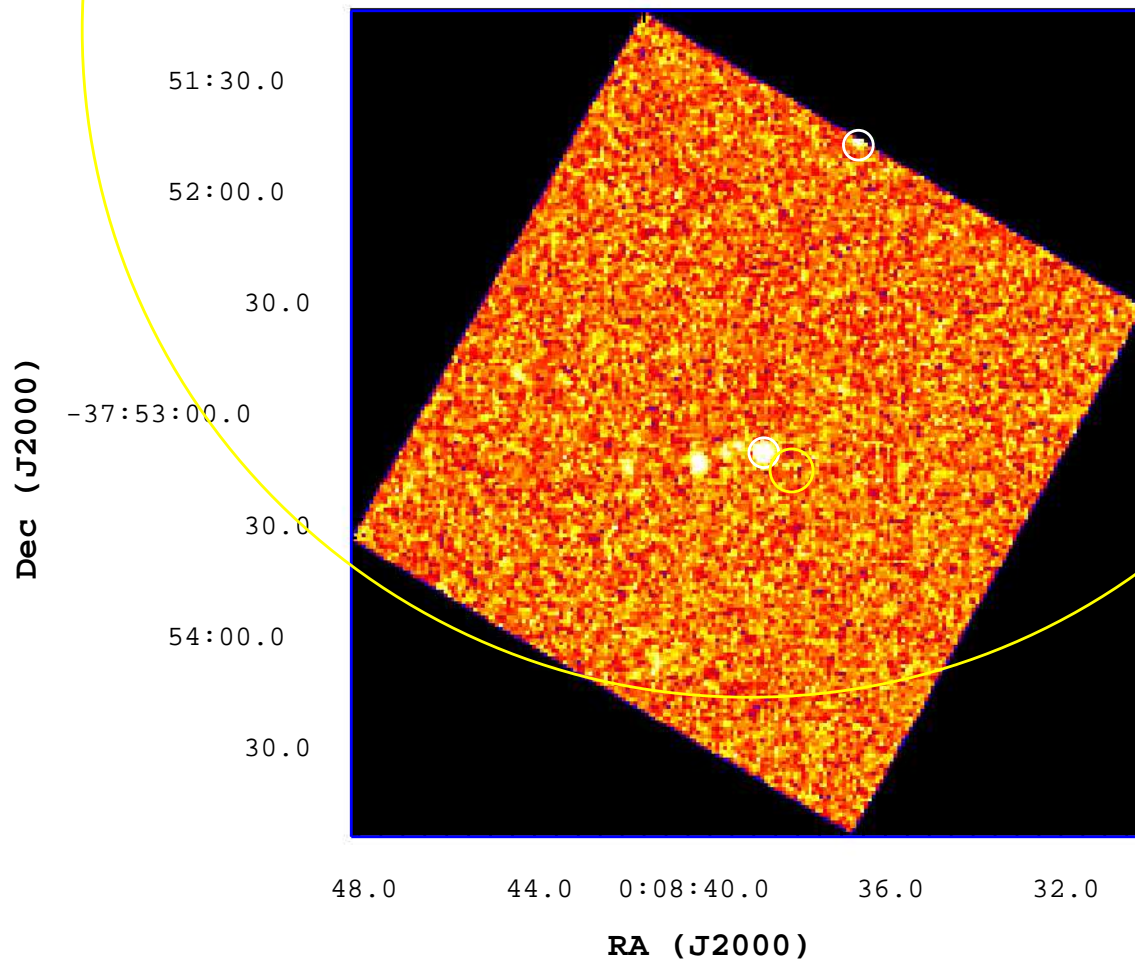

# UVOT Finding Chart

OBSID 00451757000 / DATE-OBS 2011-04-20T11:04:08.3

5

10

15

20

25

30