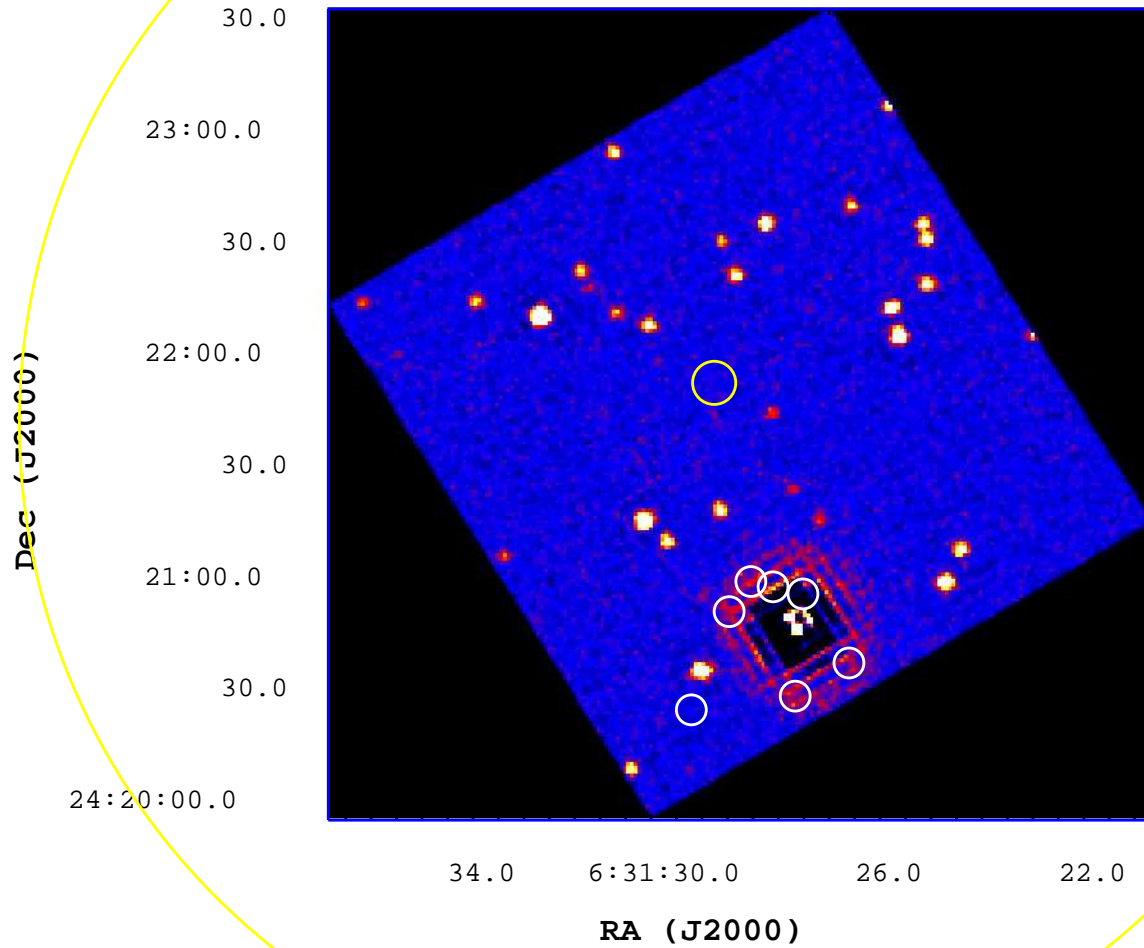

# UVOT Finding Chart

OBSID 00451343000 / DATE-OBS 2011-04-14T07:56:44.3

10

20

30

40

50

60

70

80

90