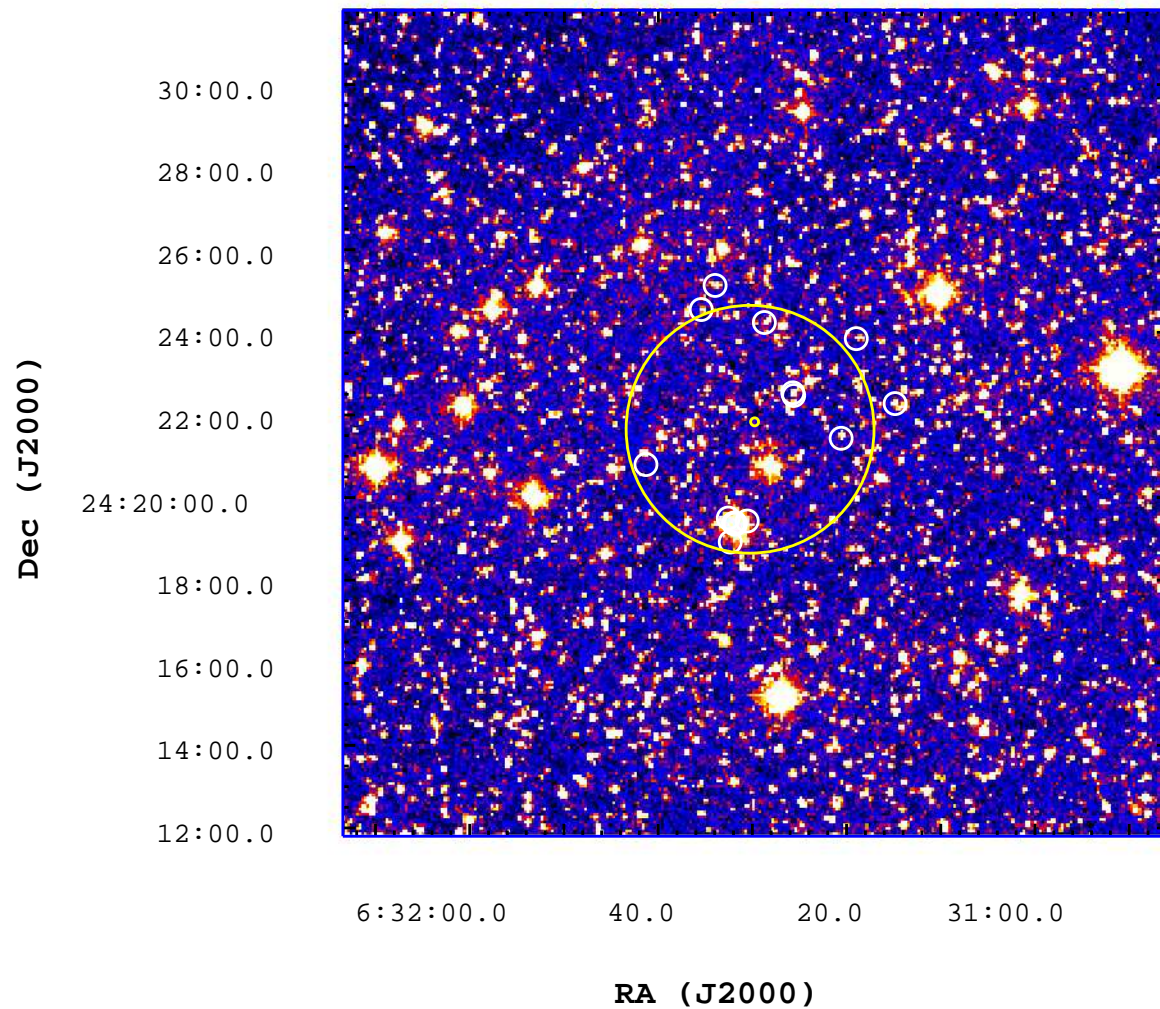

UVOT Finding Chart

OBSID 00451343000 / DATE-OBS 2011-04-14T07:44:51.7

3000 3500 4000 4500 5000