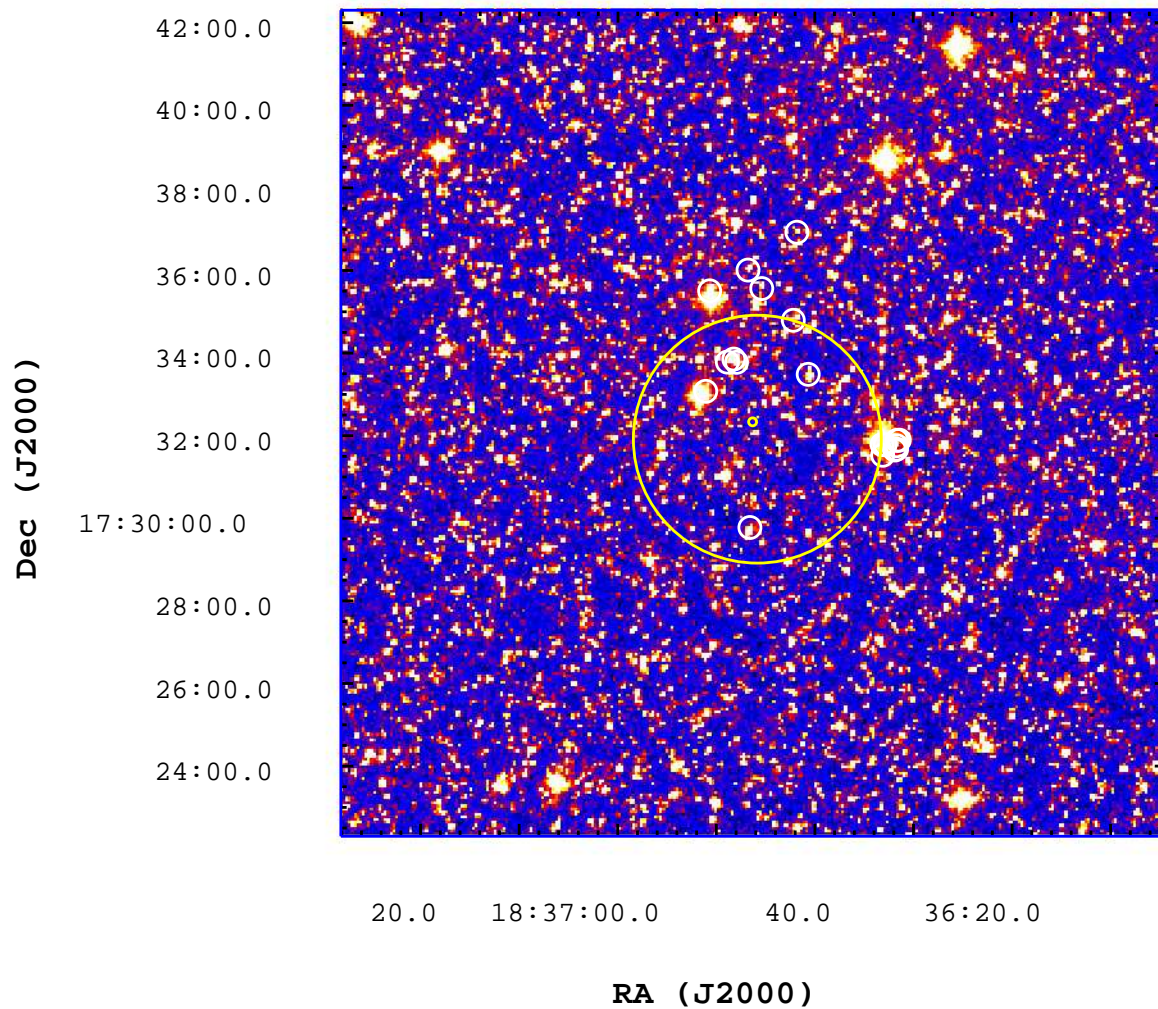

UVOT Finding Chart

OBSID 00449399000 / DATE-OBS 2011-03-15T23:59:04.2

3000

3500

4000

4500

5000