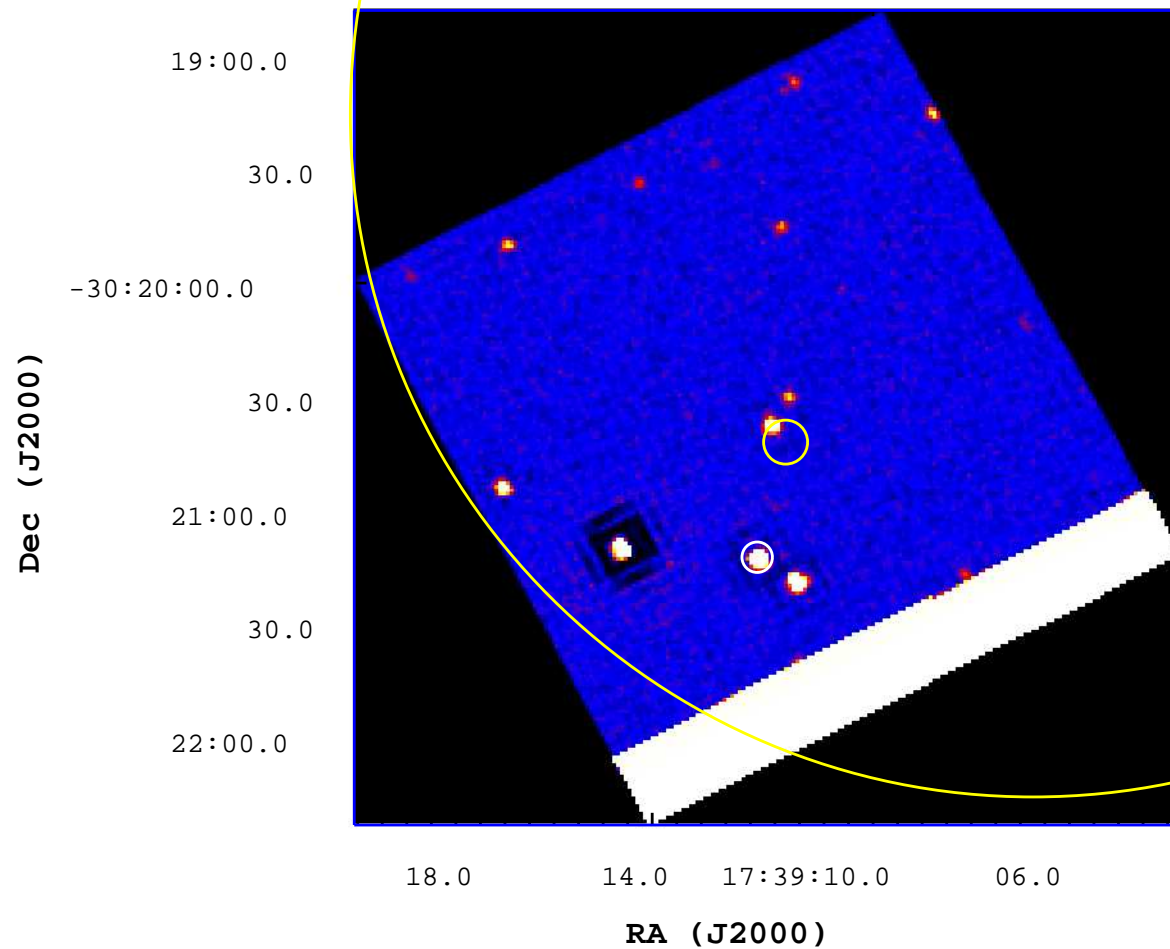

UVOT Finding Chart

OBSID 00446475000 / DATE-OBS 2011-02-22T07:36:06.8

20

40

60

80

100

120