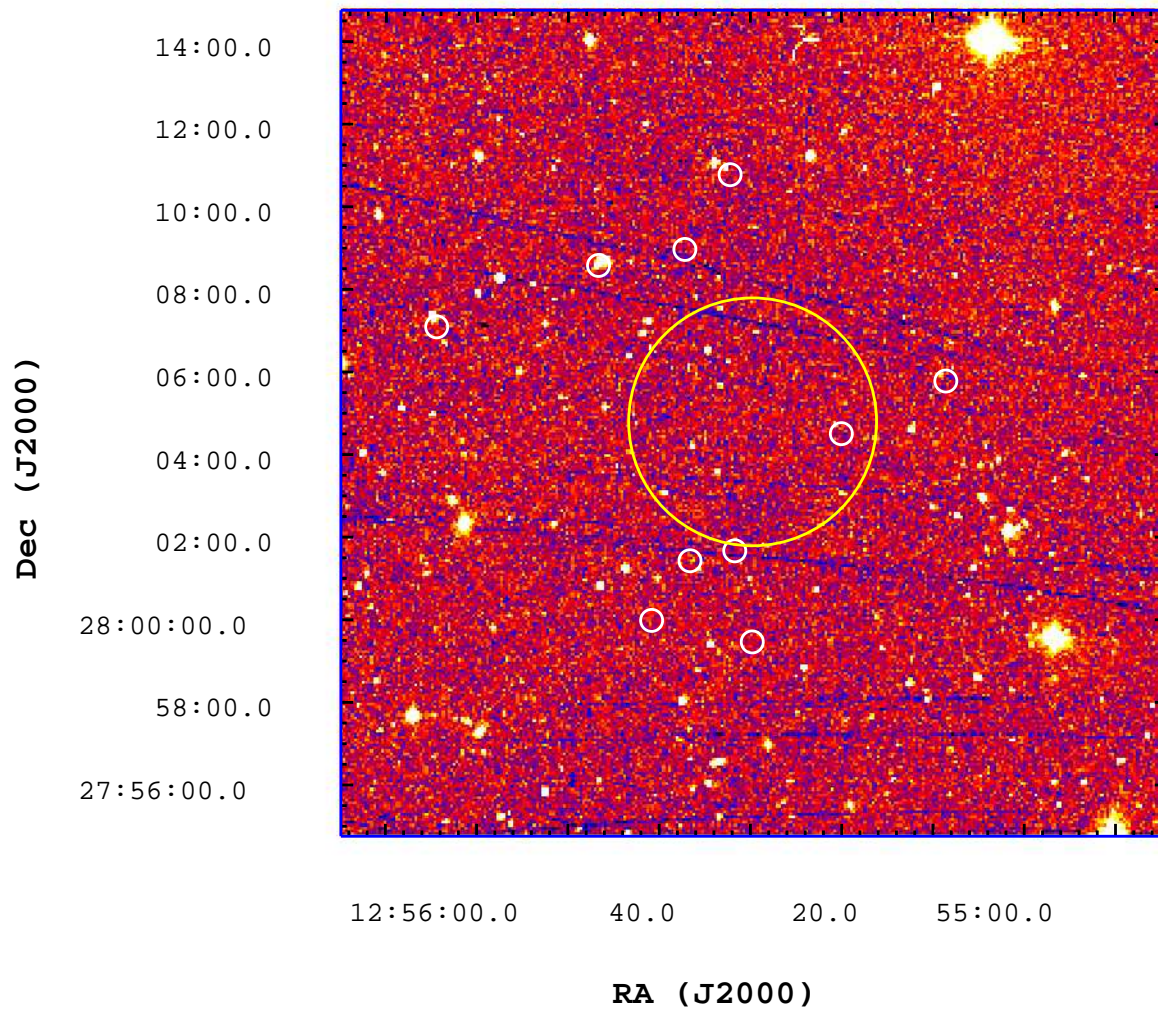

UVOT Finding Chart

OBSID 00443861000 / DATE-OBS 2011-01-28T01:58:59.0

2000

2500

3000

3500

4000