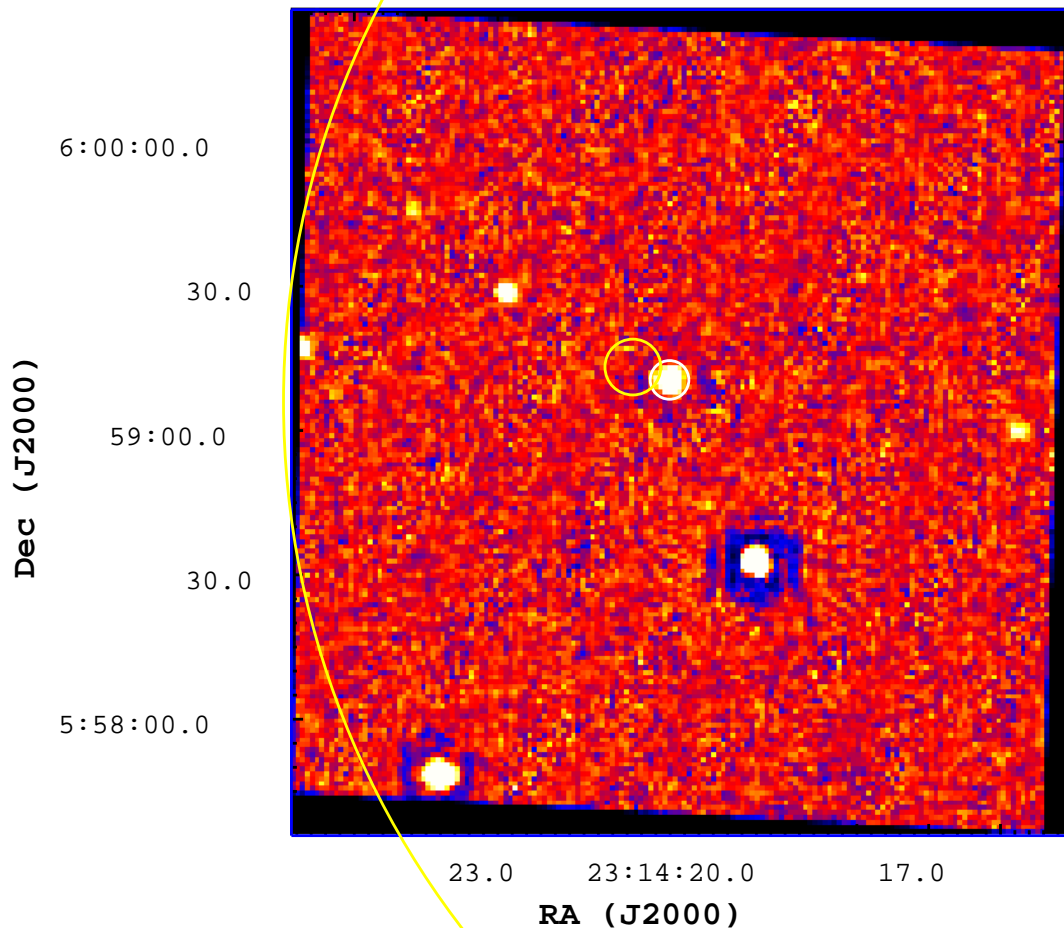

UVOT Finding Chart

OBSID 00442978000 / DATE-OBS 2011-01-19T22:22:12.0

5

10

15

20

25

30