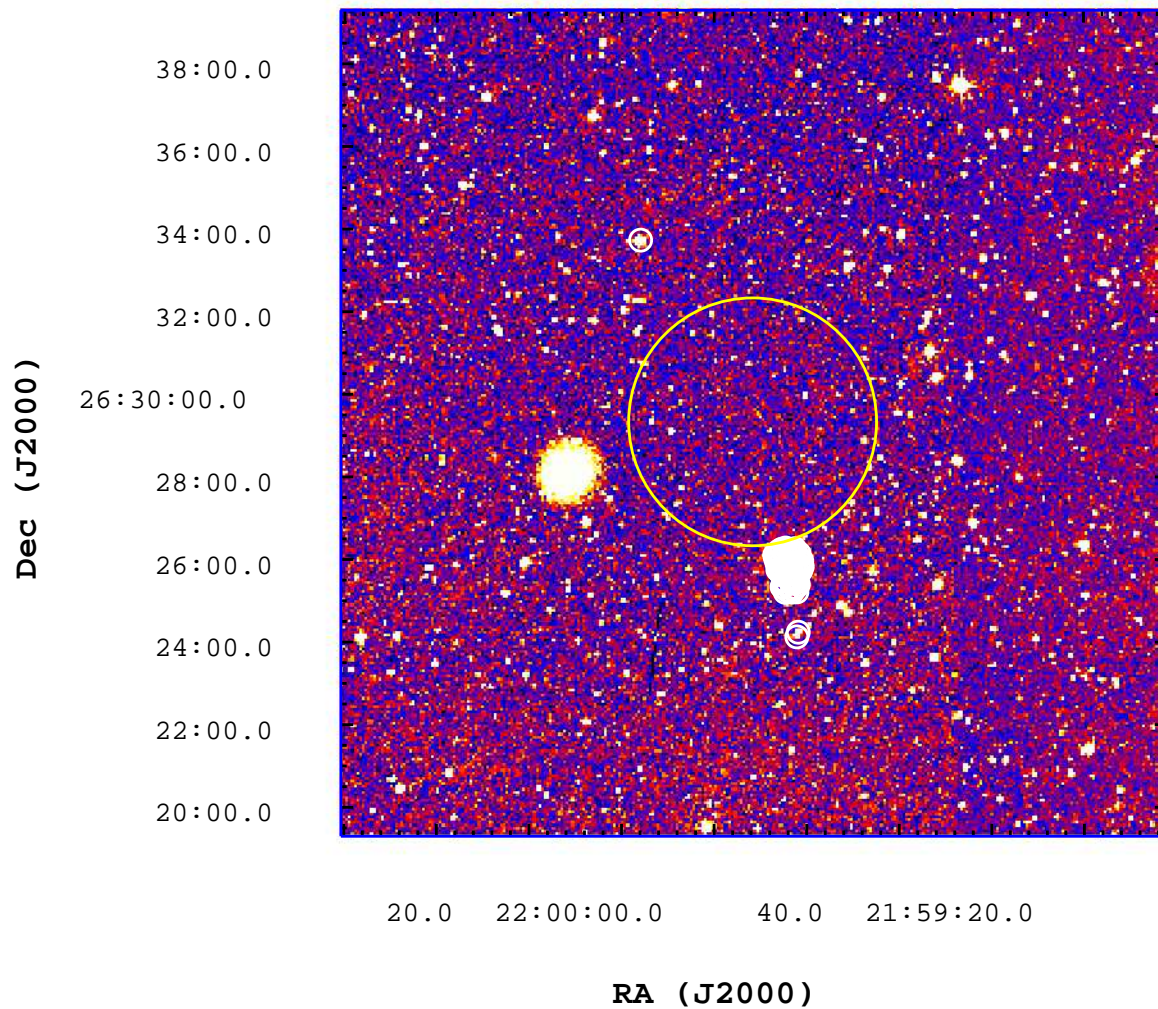

UVOT Finding Chart

OBSID 00442039000 / DATE-OBS 2011-01-12T04:17:18.3

2000

2500

3000

3500

4000

4500