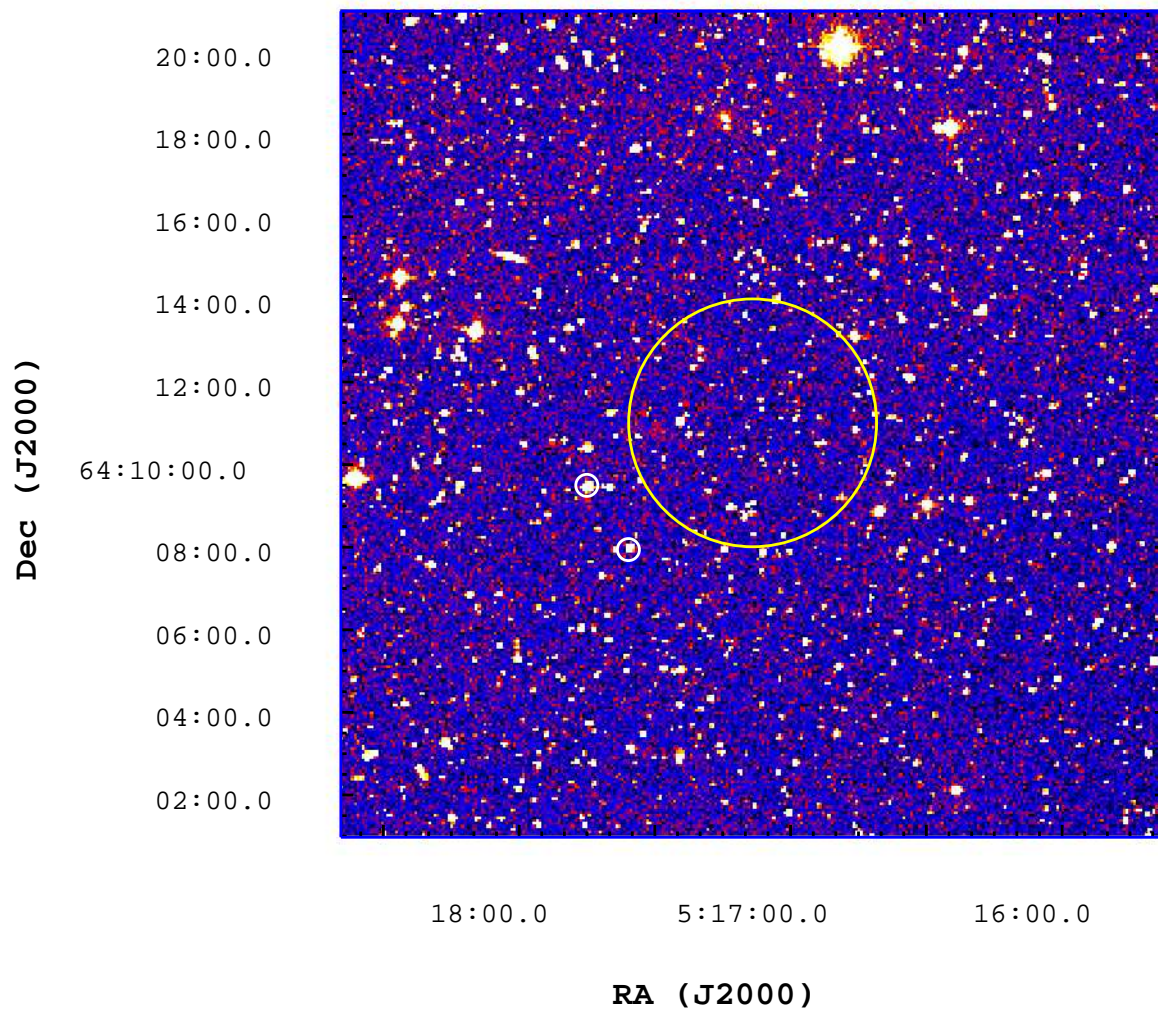

UVOT Finding Chart

OBSID 00441664000 / DATE-OBS 2011-01-06T15:27:12.2

3000

3500

4000

4500

5000

5500