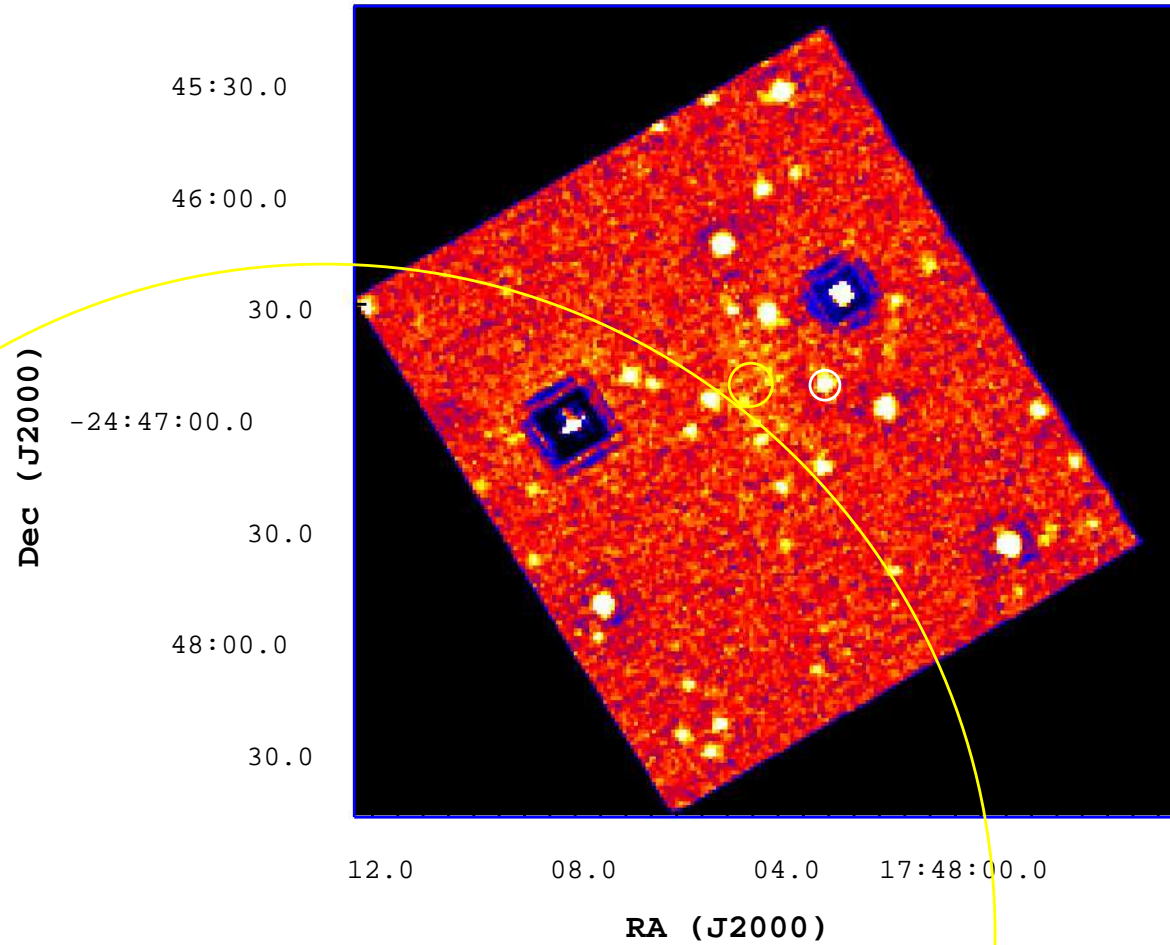

UVOT Finding Chart

OBSID 00437313000 / DATE-OBS 2010-10-28T22:41:50.0

10

20

30

40

50

60