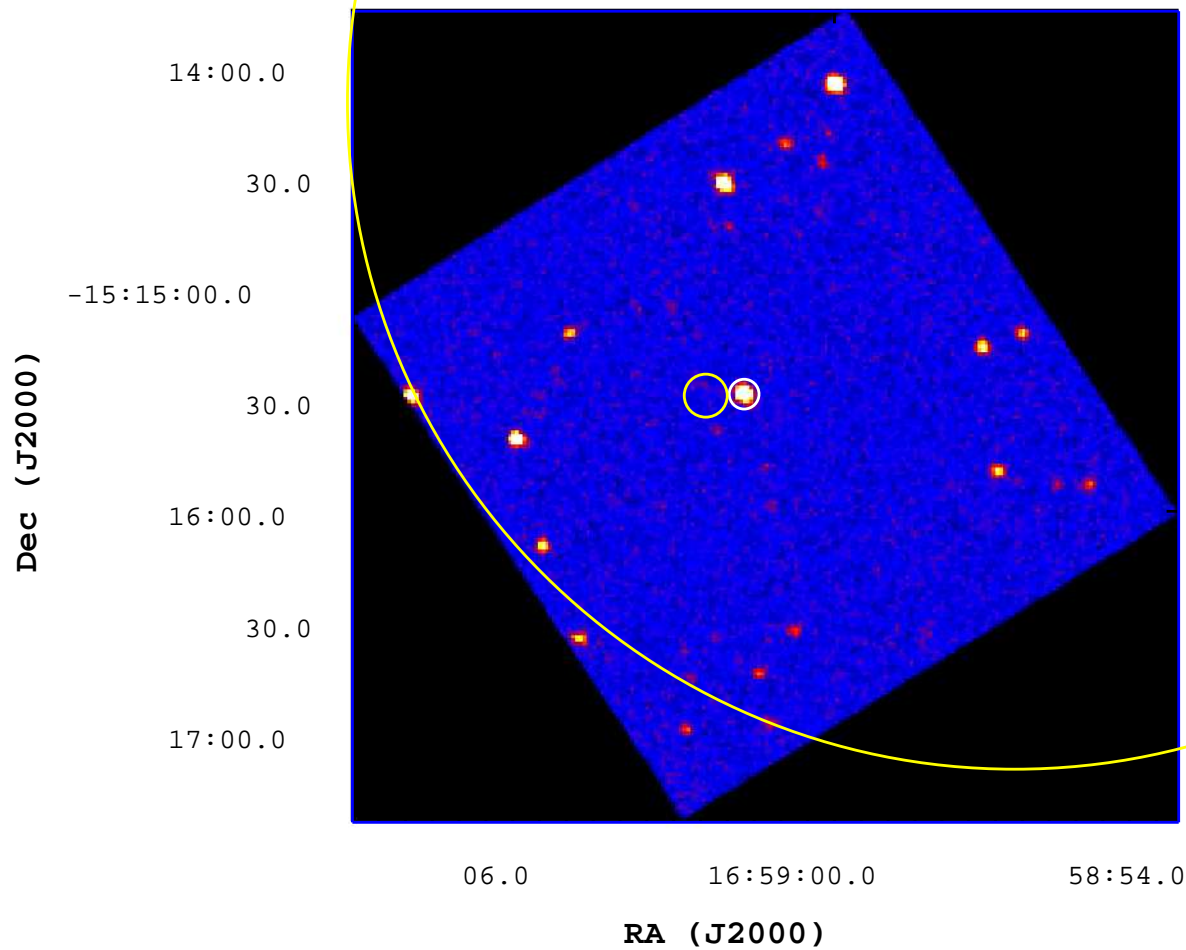

UVOT Finding Chart

OBSID 00434928000 / DATE-OBS 2010-09-25T08:36:34.4

10

20

30

40

50

60