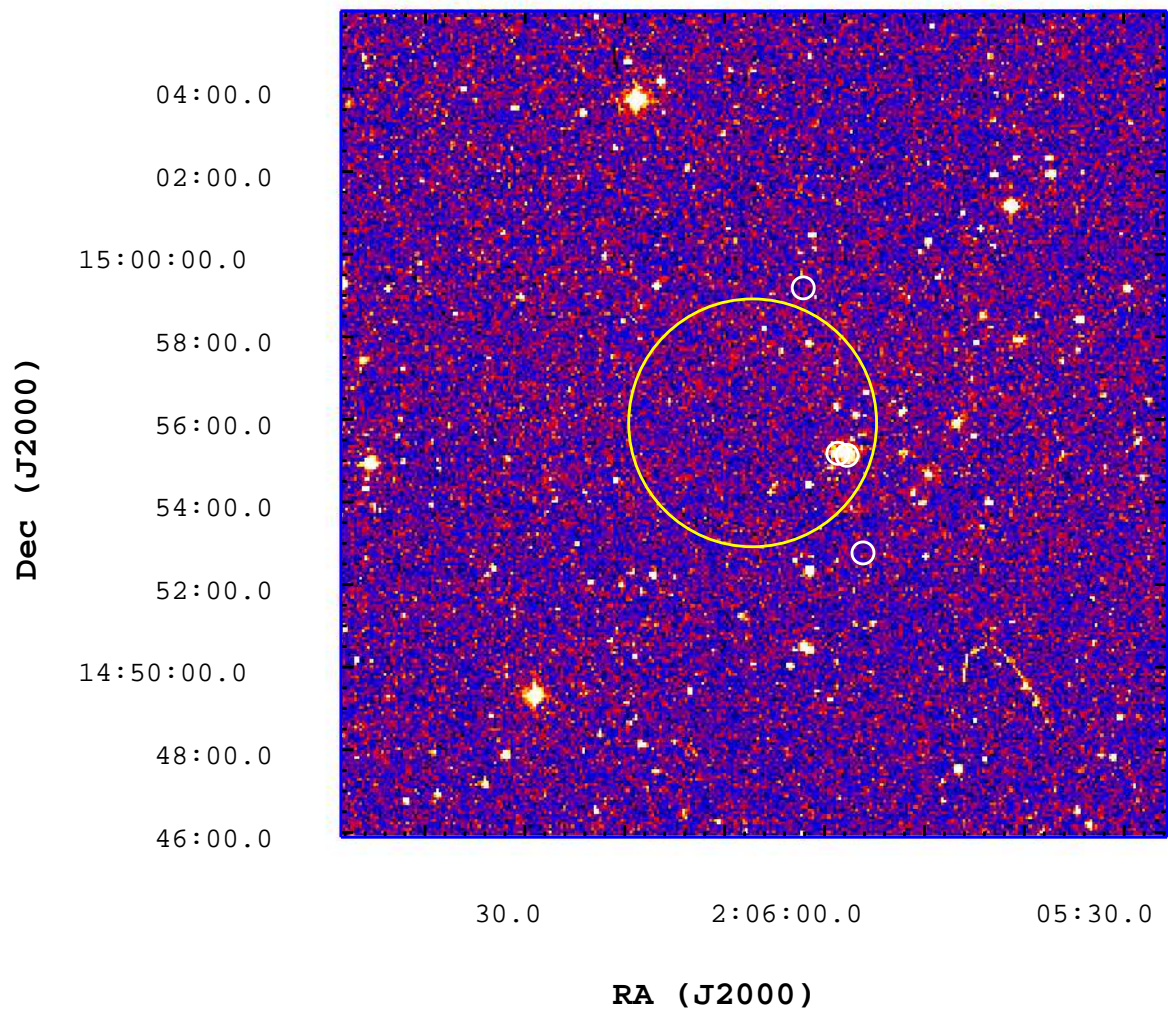

UVOT Finding Chart

OBSID 00433442000 / DATE-OBS 2010-09-05T15:09:39.3

3000

3500

4000

4500

5000