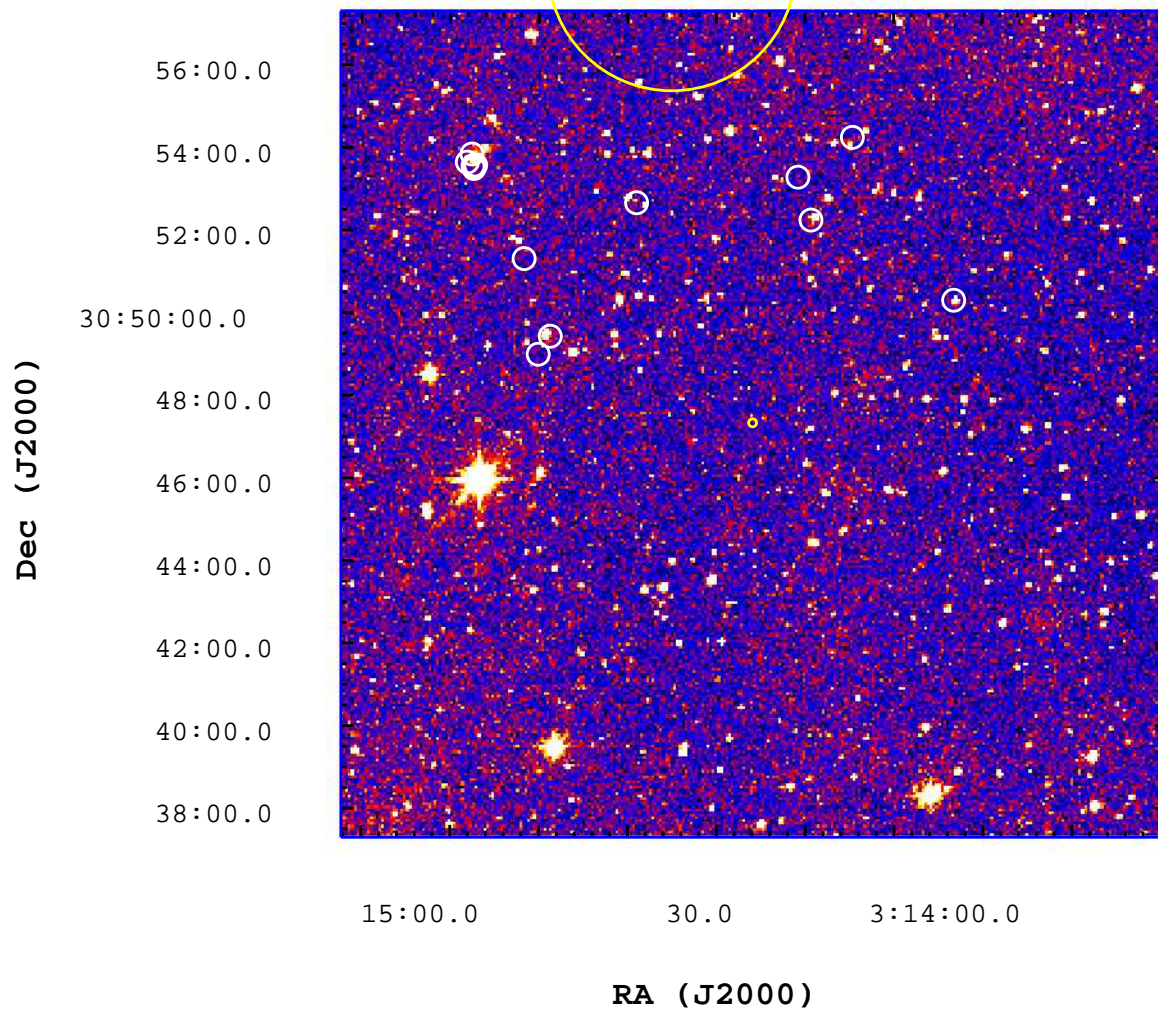

UVOT Finding Chart

OBSID 00433160000 / DATE-OBS 2010-09-02T19:46:18.3

3000

3500

4000

4500

5000