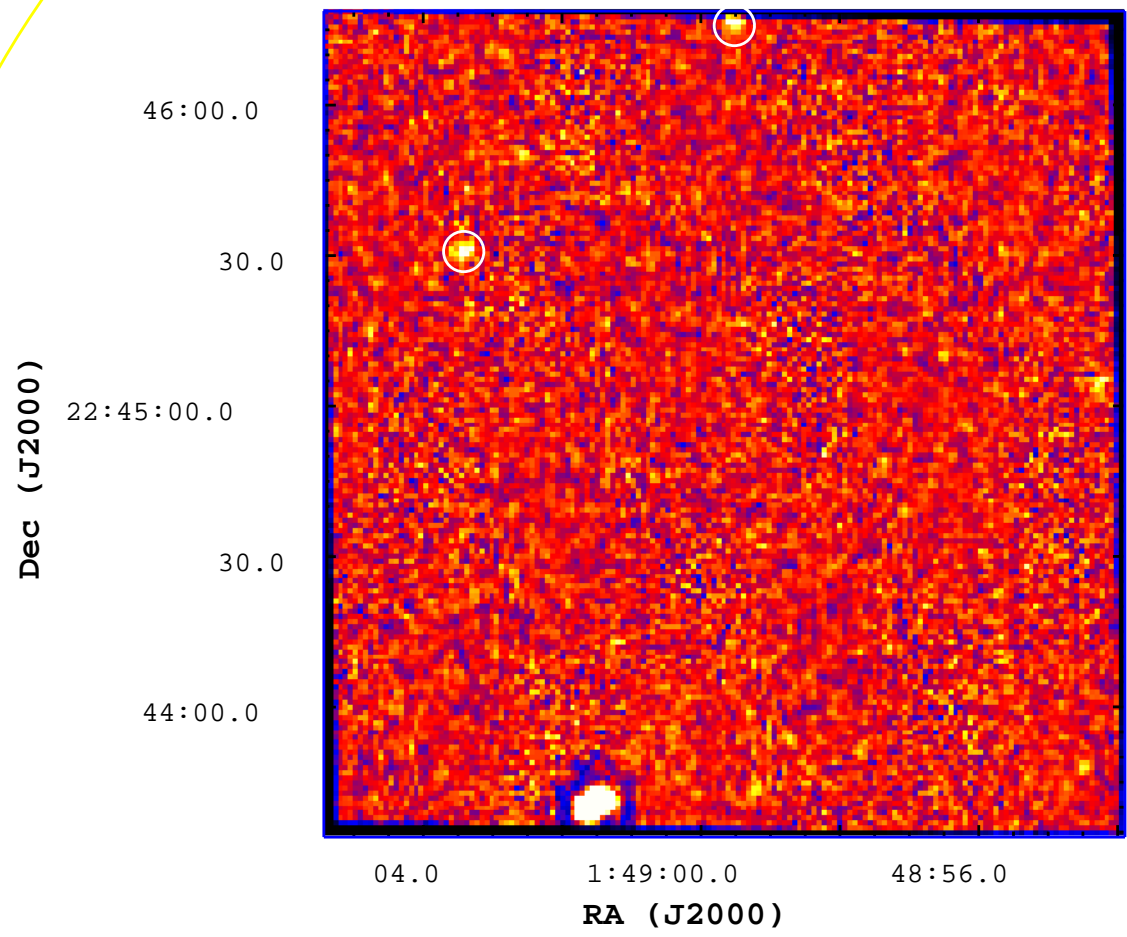

UVOT Finding Chart

OBSID 00433065000 / DATE-OBS 2010-09-01T13:36:43.8

5

10

15

20

25

30