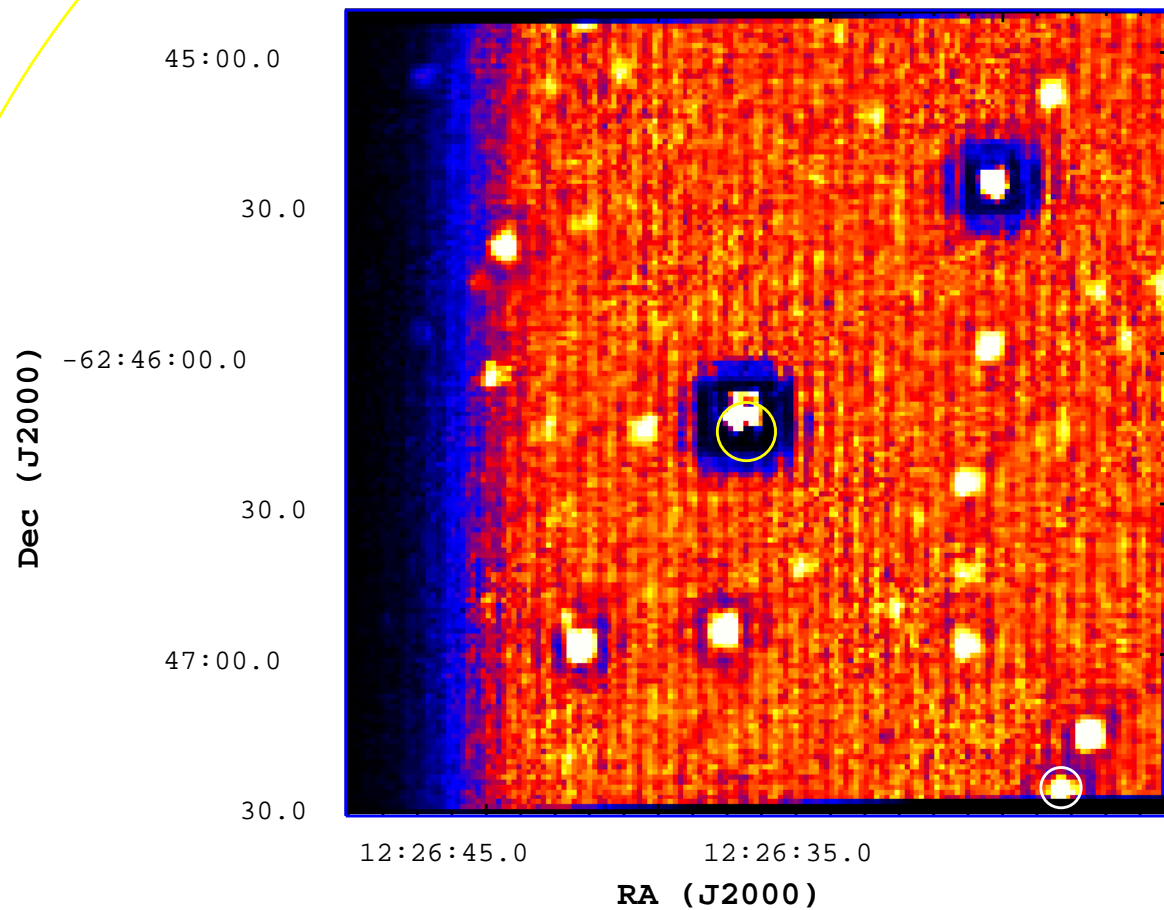

# UVOT Finding Chart

OBSID 00432983000 / DATE-OBS 2010-08-30T23:36:37.7

10

20

30

40

50

60