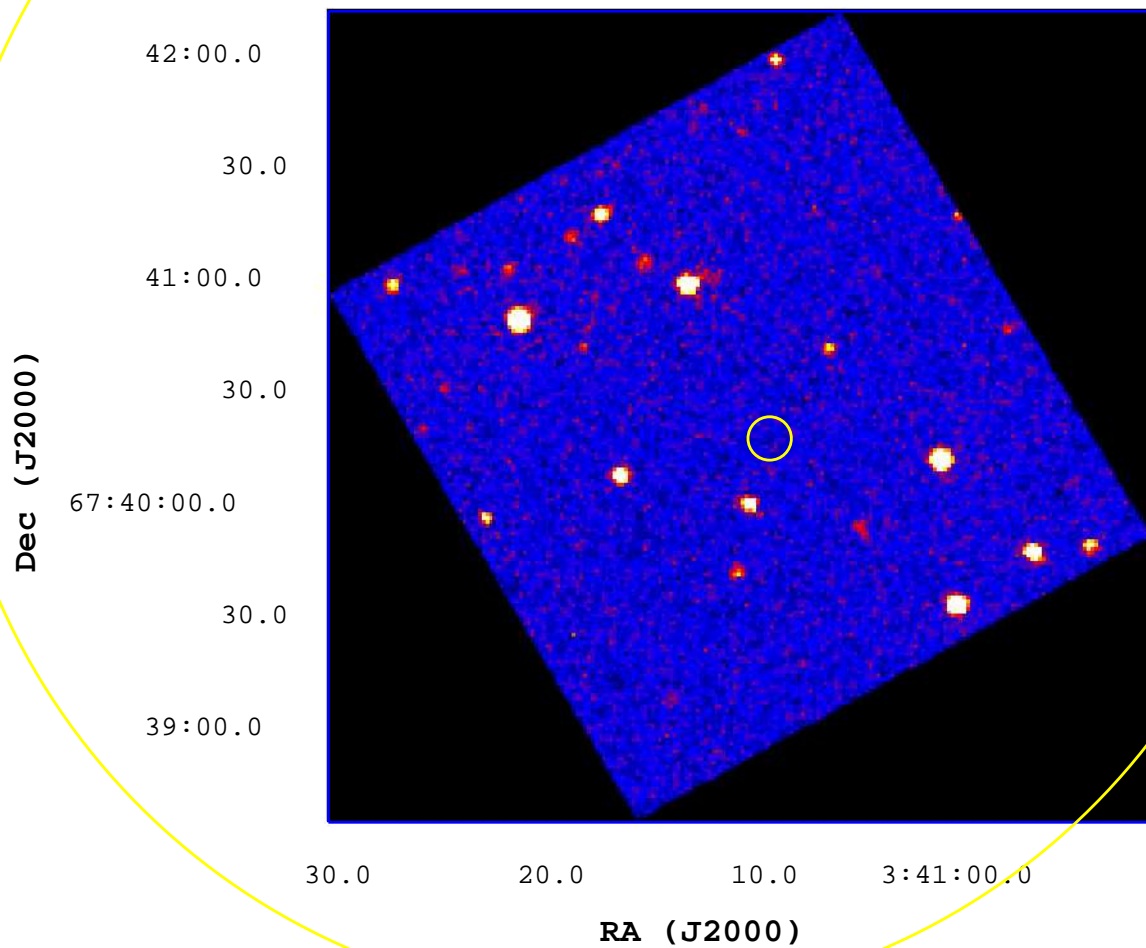

UVOT Finding Chart

OBSID 00431128000 / DATE-OBS 2010-08-07T09:27:40.8

5

10

15

20

25

30