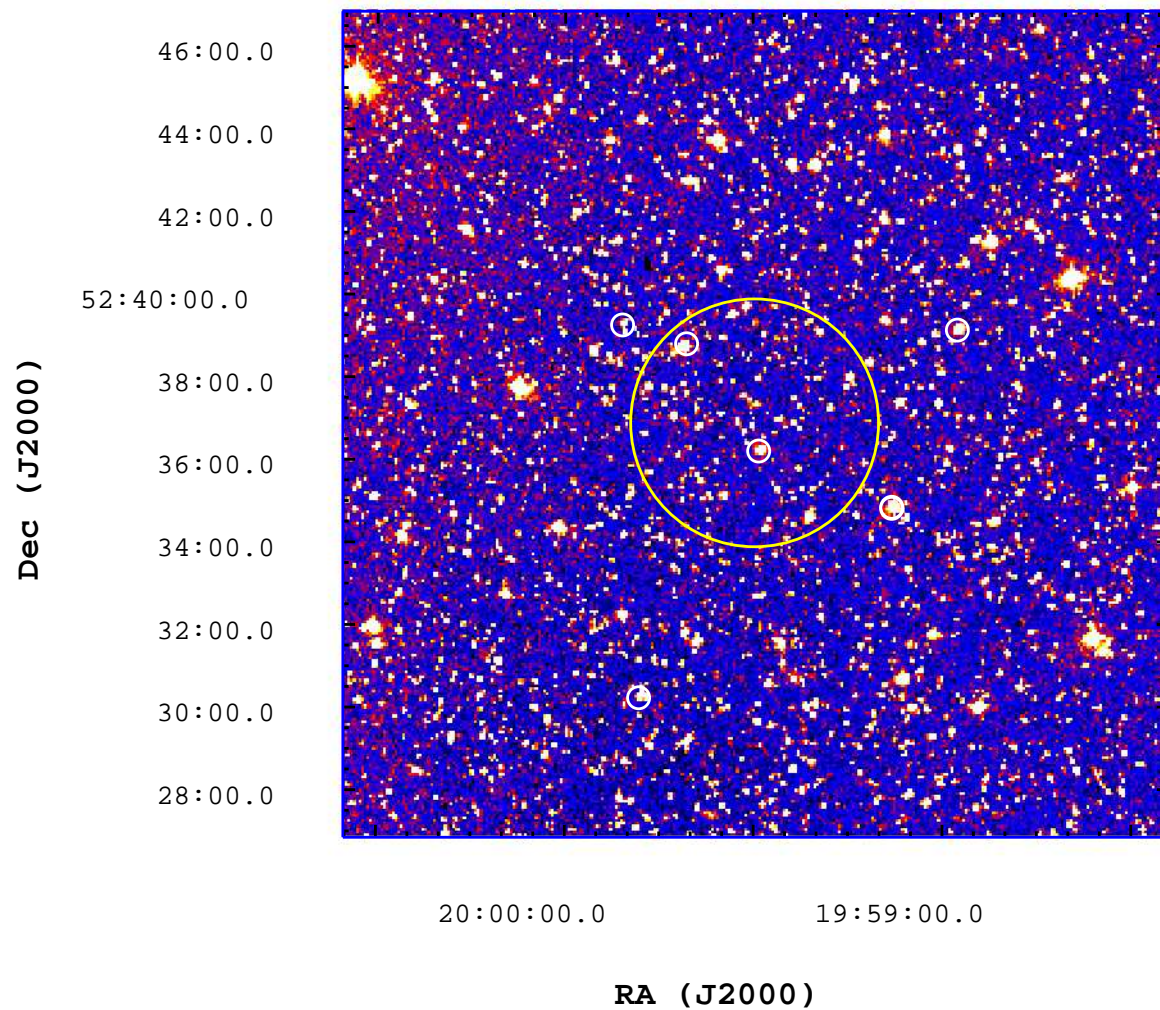

UVOT Finding Chart

OBSID 00430957000 / DATE-OBS 2010-08-05T04:17:36.4

2000

2500

3000

3500

4000