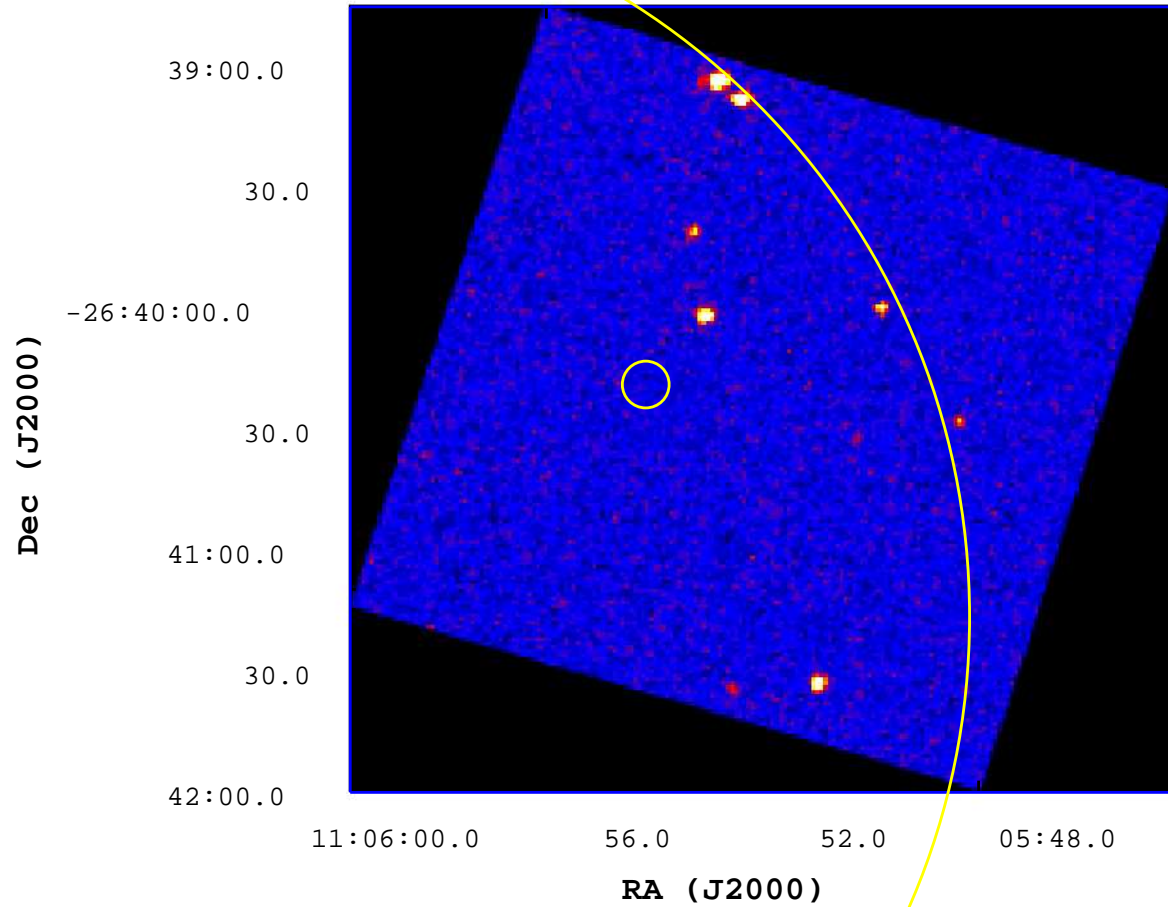

UVOT Finding Chart

OBSID 00429954000 / DATE-OBS 2010-07-25T07:14:23.1

5

10

15

20

25

30