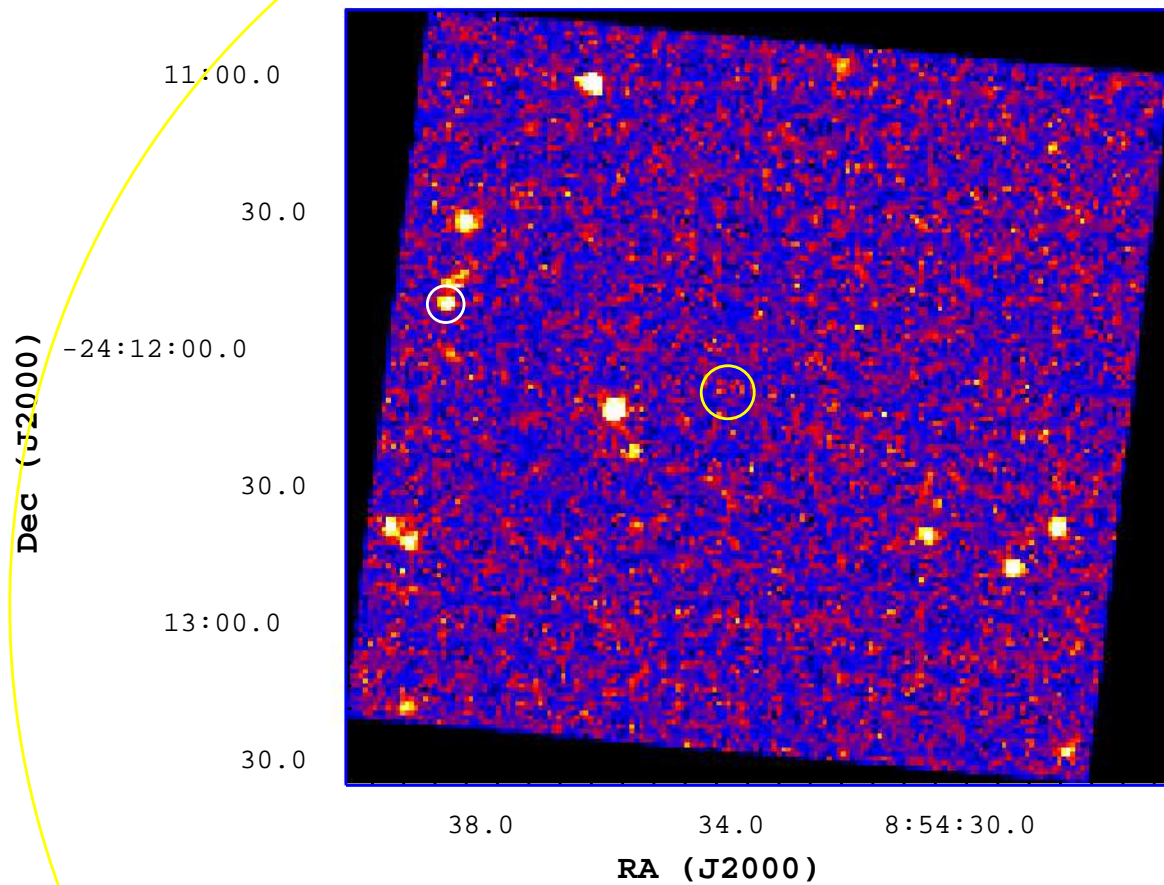

UVOT Finding Chart

OBSID 00426722000 / DATE-OBS 2010-07-04T03:40:23.0

2

4

6

8

10

12