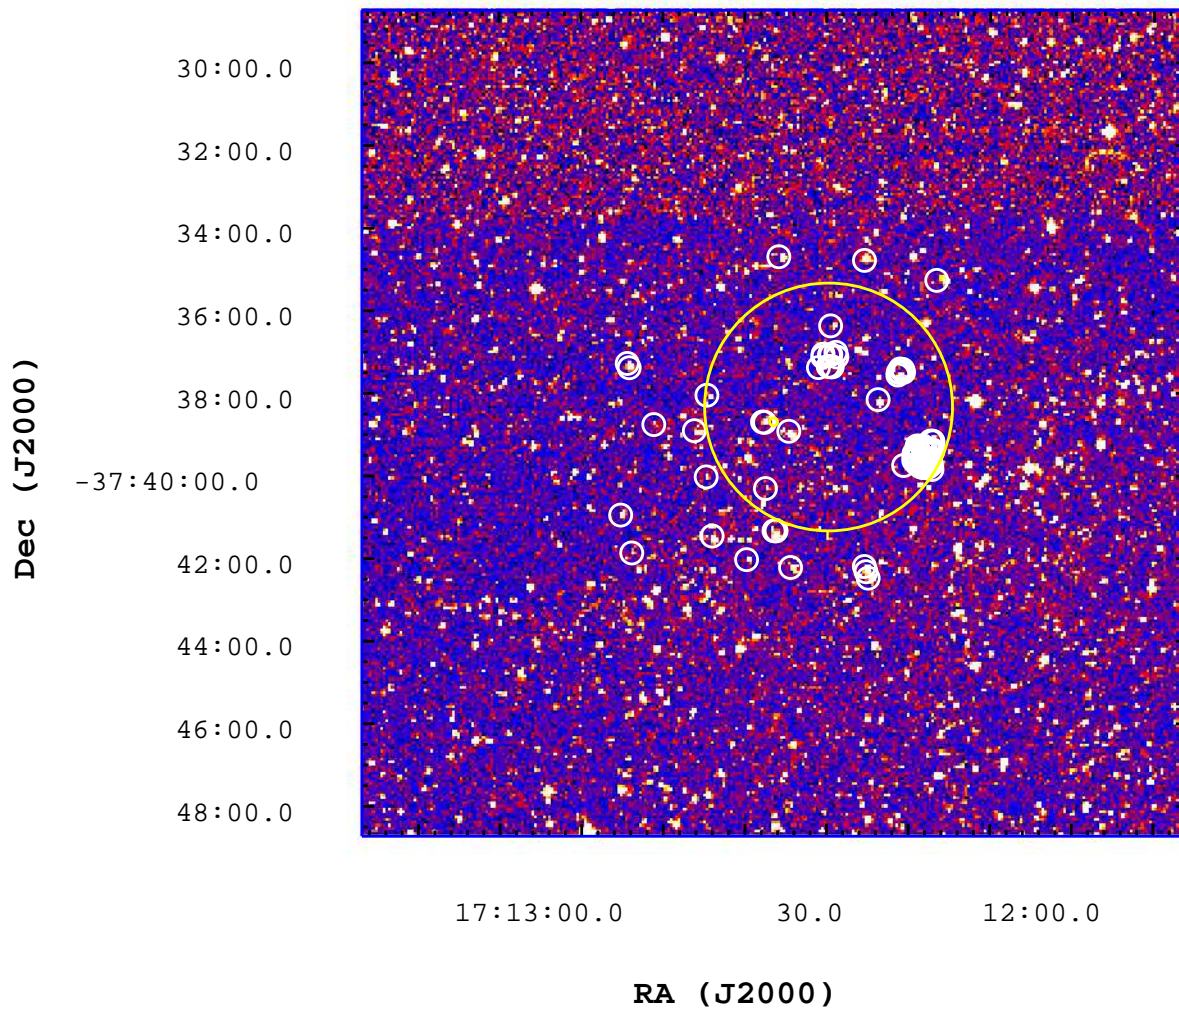

UVOT Finding Chart

OBSID 00426405000 / DATE-OBS 2010-07-01T15:00:04.9

1400

1600

1800

2000

2200

2400