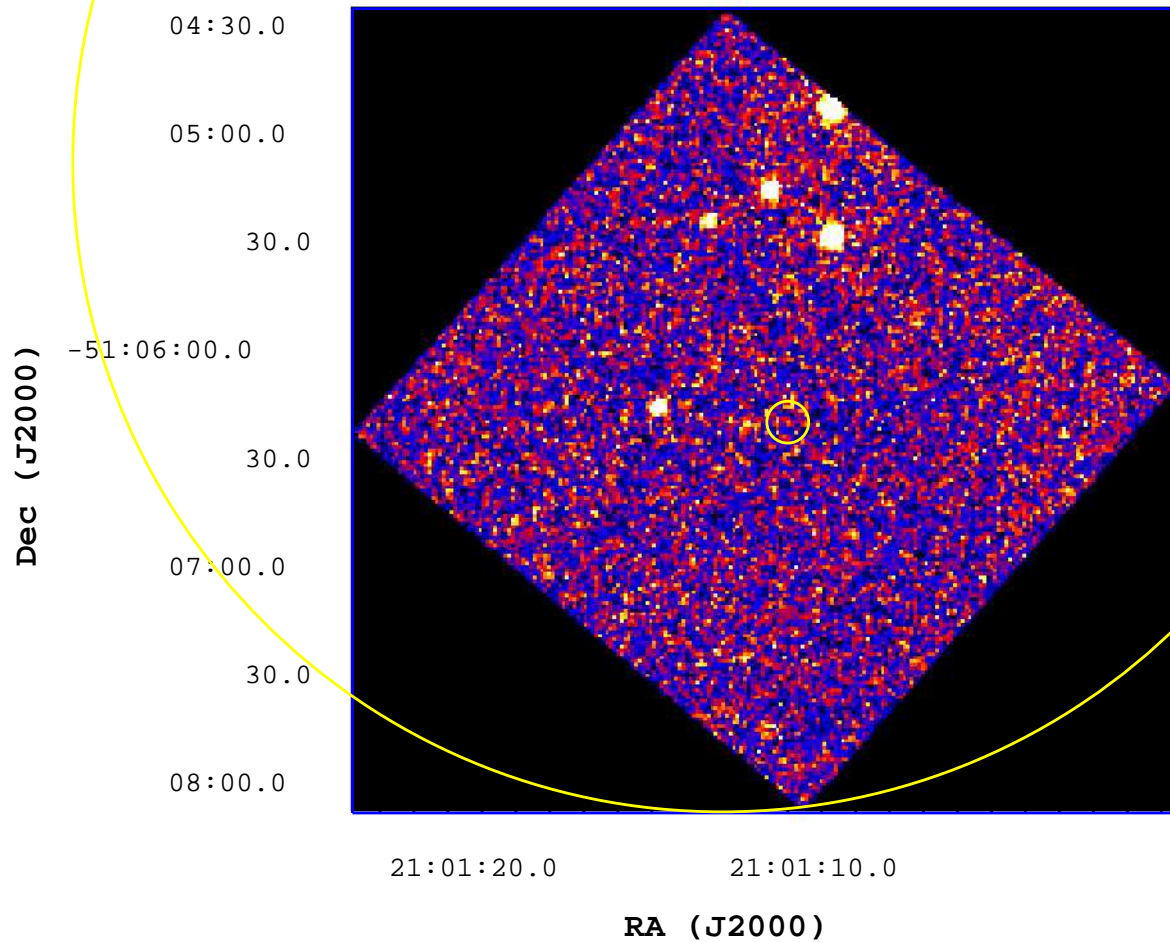

# UVOT Finding Chart

OBSID 00425151000 / DATE-OBS 2010-06-21T03:08:35.4

1

2

3

4

5

6