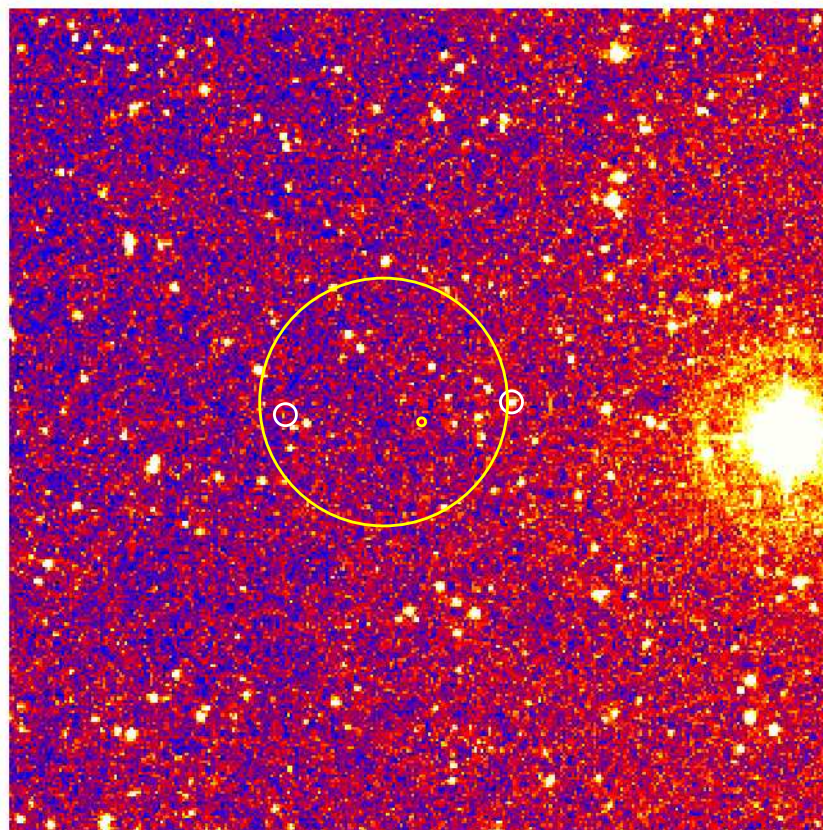

UVOT Finding Chart

OBSID 00423181000 / DATE-OBS 2010-05-26T16:31:25.5

2400

2600

2800

3000

3200

3400