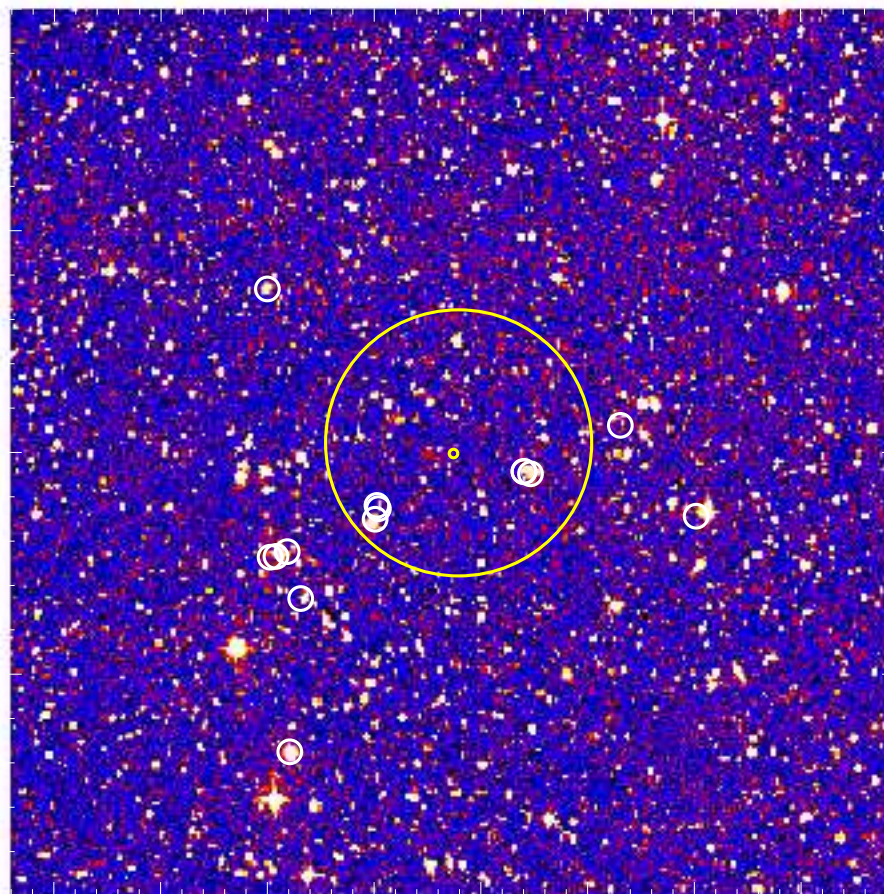

# UVOT Finding Chart

OBSID 00419404000 / DATE-OBS 2010-04-13T17:47:57.4

16:00:00.0

55:00.0

15:50:00.0

45:00.0

Dec (J2000)

17:45:30.0

17:44:50.0

44:20.0

RA (J2000)