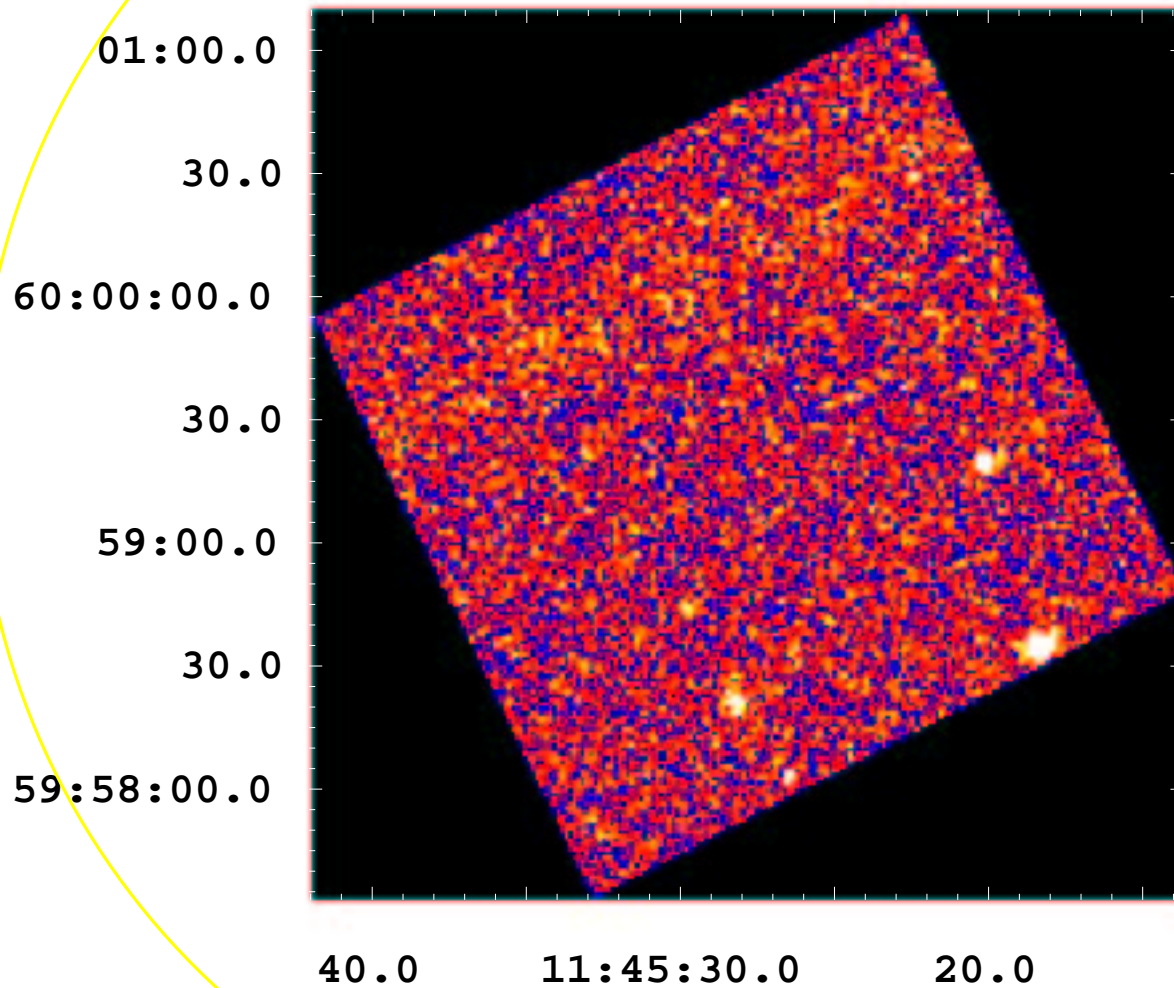

# UVOT Finding Chart

OBSID 00202035000 / DATE-OBS 2006-03-19T00:58:02.6

RA (J2000)