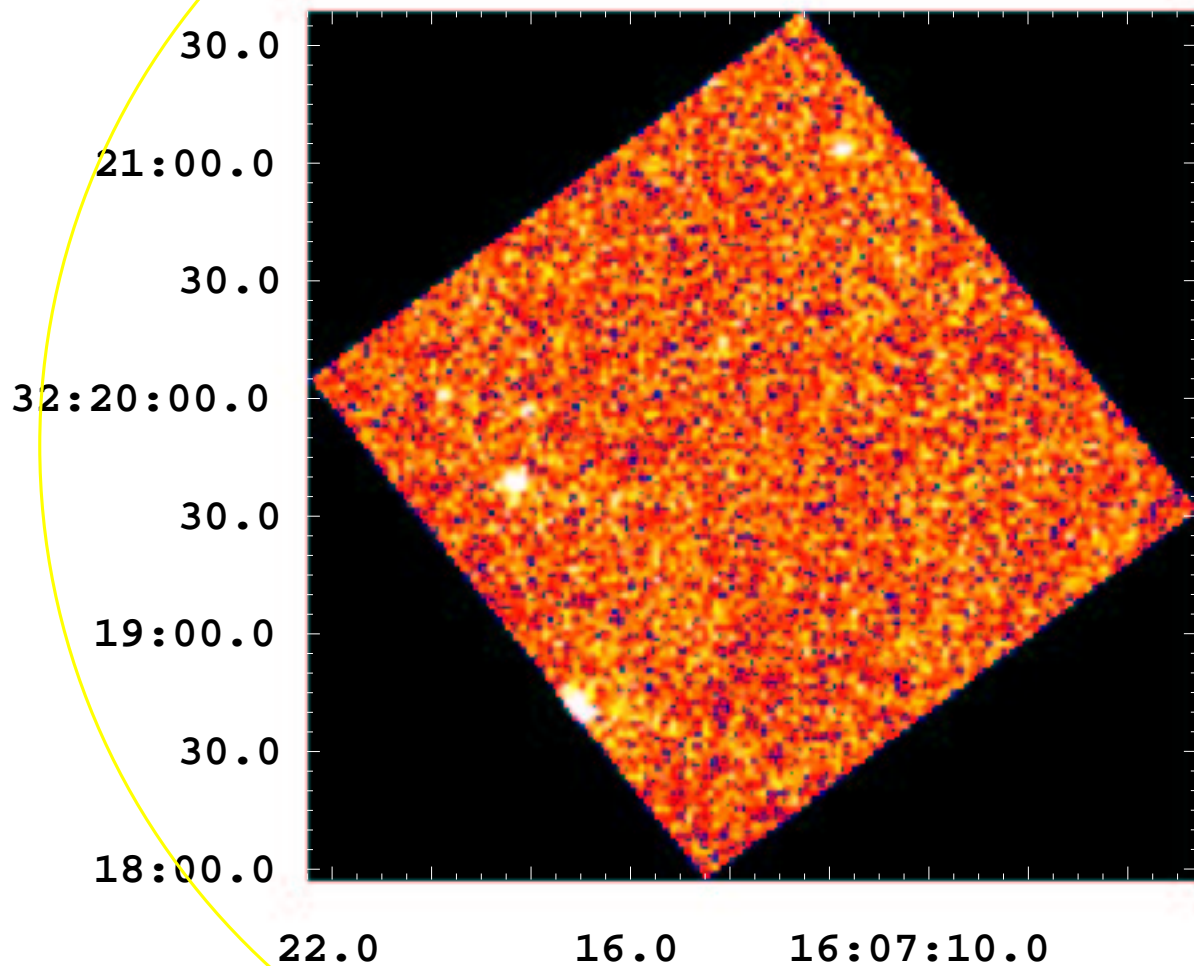

UVOT Finding Chart

OBSID 00191512000 / DATE-OBS 2006-02-19T22:53:33.3

RA (J2000)