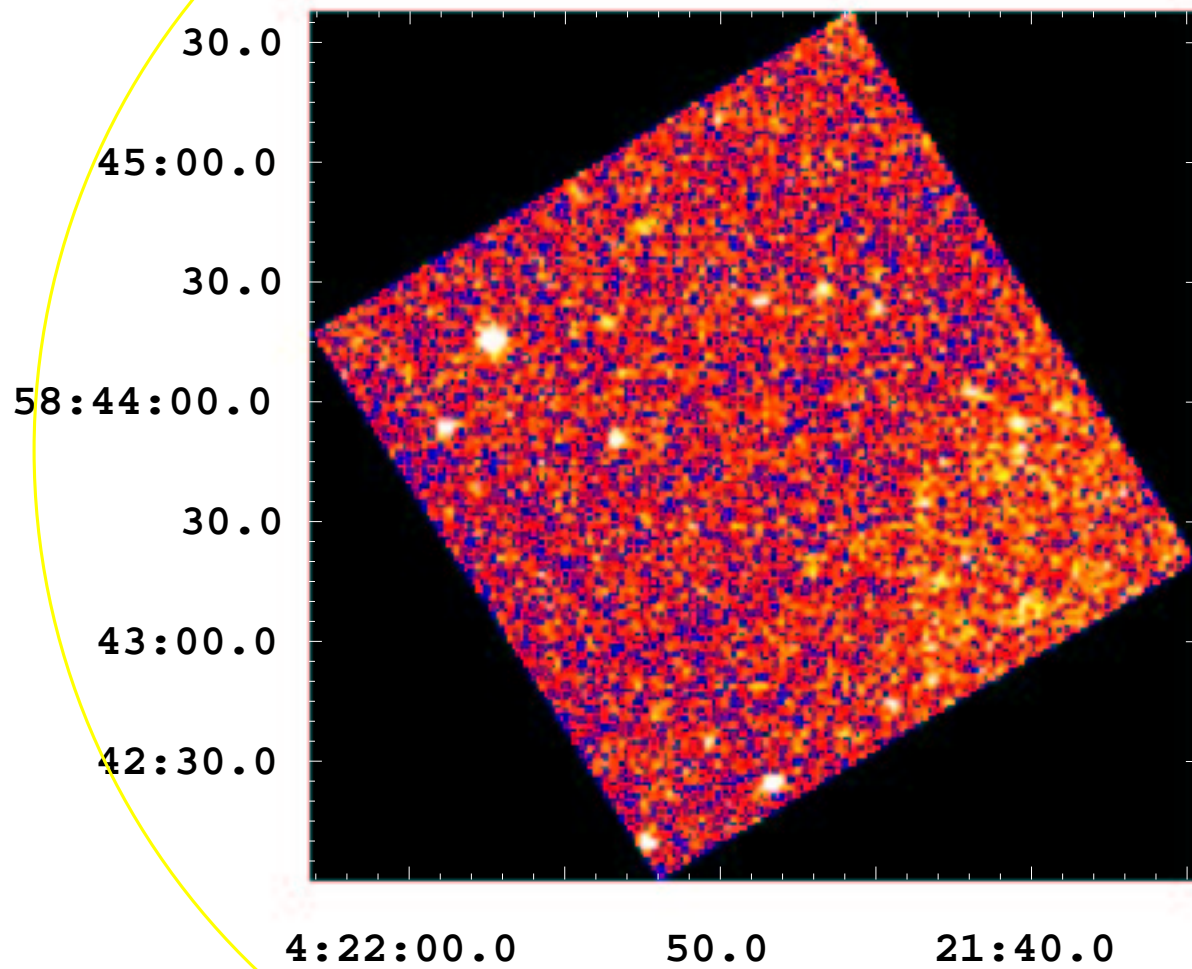

UVOT Finding Chart

OBSID 00180931000 / DATE-OBS 2006-02-09T19:26:20.2

RA (J2000)