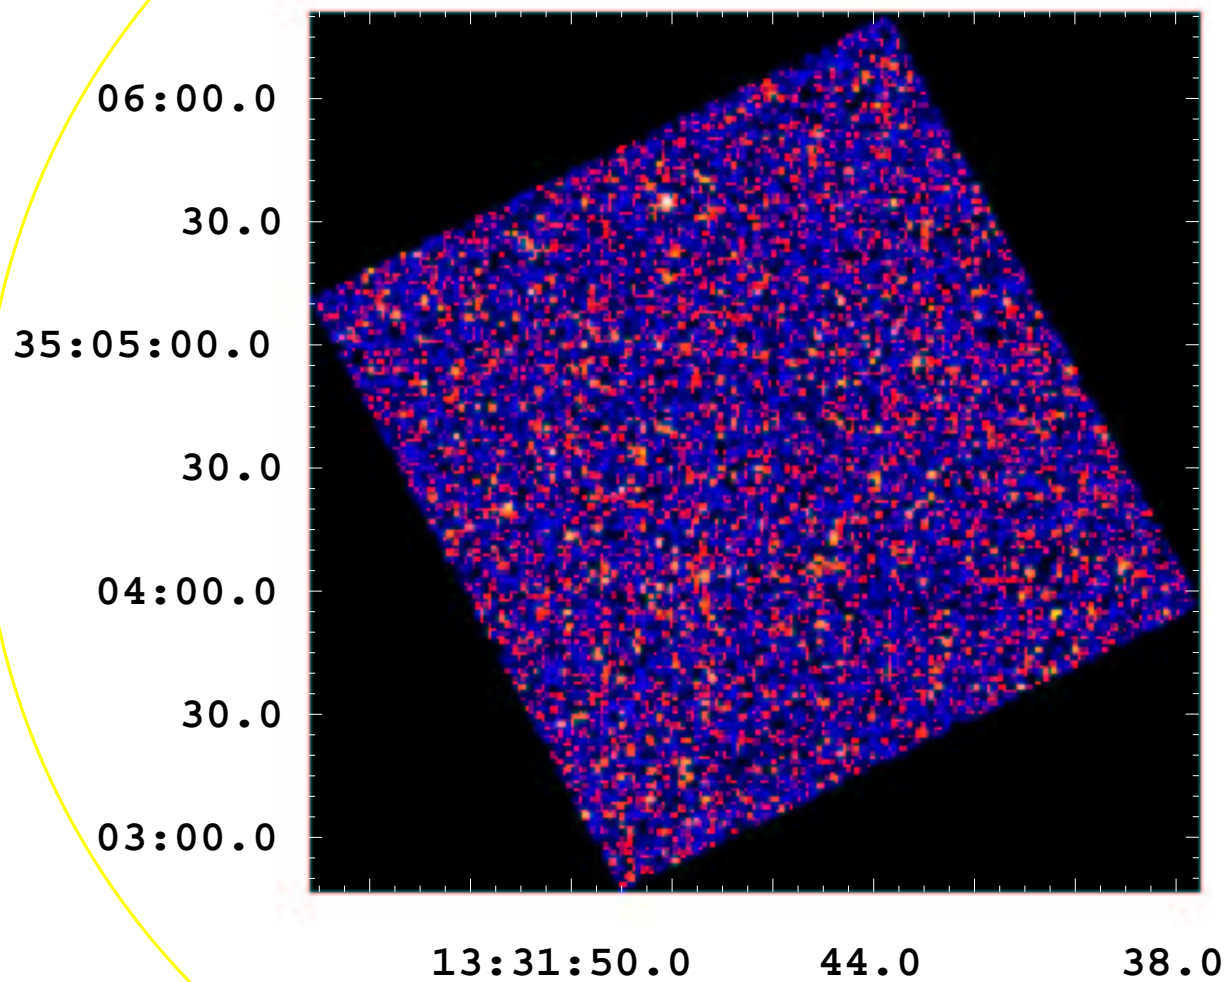

UVOT Finding Chart

OBSID 00180455000 / DATE-OBS 2006-02-06T04:47:51.8

RA (J2000)