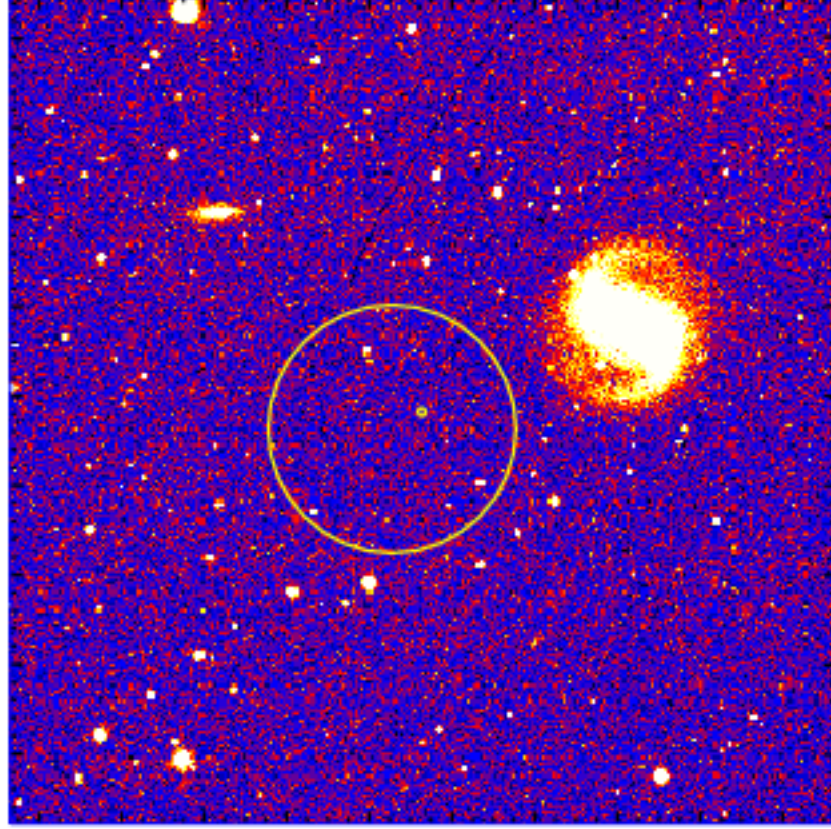

UVOT Finding Chart

OBSID 01275005000 / DATE-OBS 2024-12-18T00:11:57.4

08:00.0
06:00.0
04:00.0
02:00.0
30:00:00.0
58:00.0
56:00.0
54:00.0
52:00.0
29:50:00.0

Dec (J2000)

20.0 12:23:00.0 40.0 20.0 22:00.0

RA (J2000)