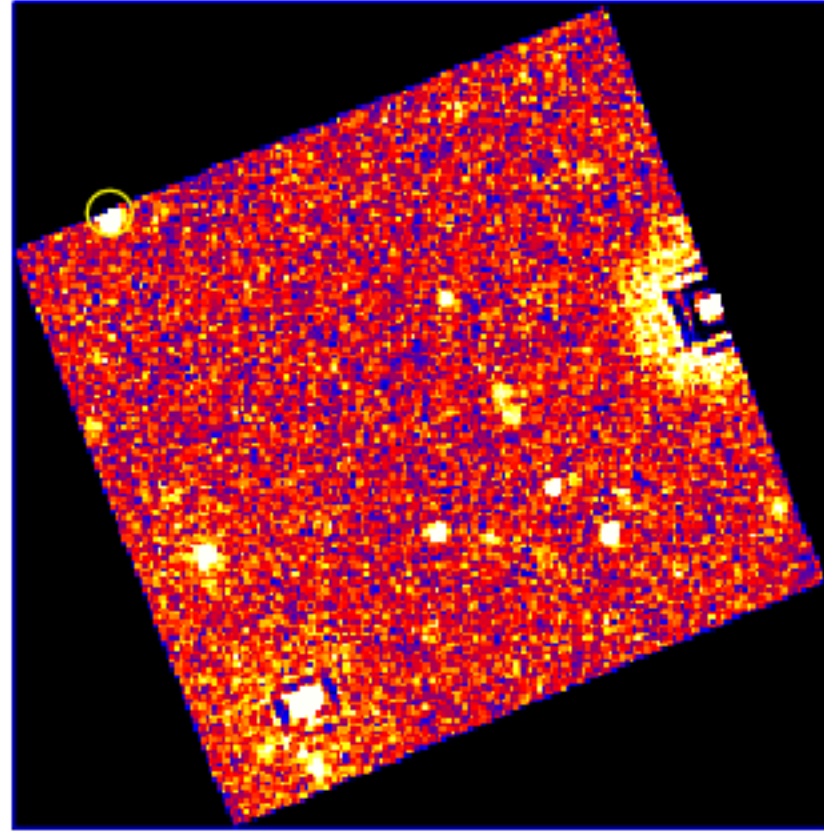

UVOT Finding Chart

OBSID 01270788000 / DATE-OBS 2024-11-27T21:51:54.9

50.0 21:51:40.0 30.0

RA (J2000)