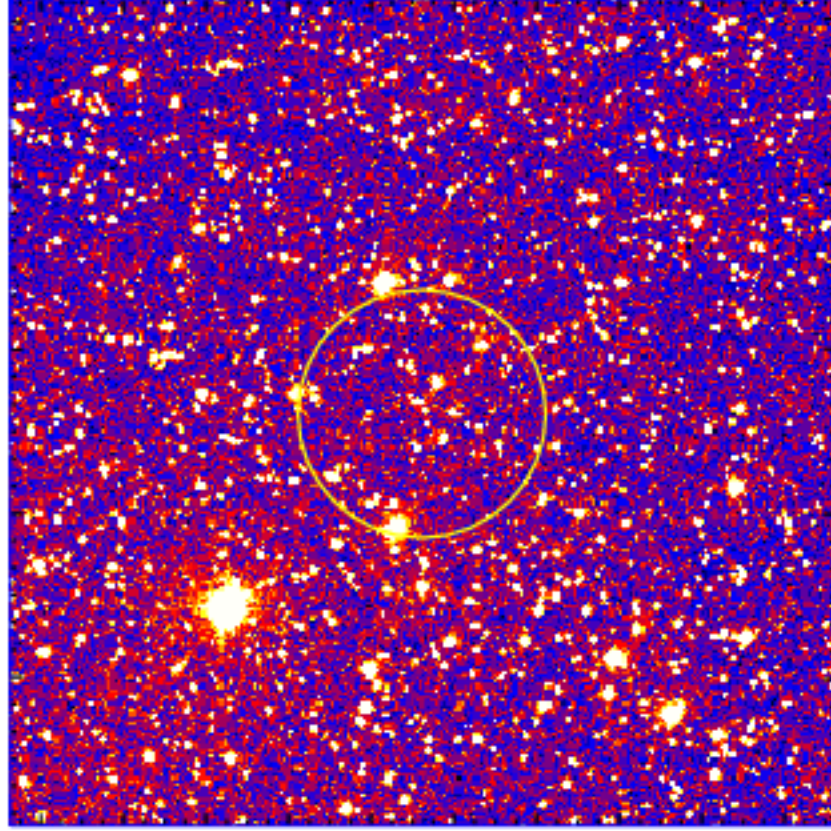

# UVOT Finding Chart

OBSID 01262764000 / DATE-OBS 2024-10-26T22:57:31.3

08:00.0  
06:00.0  
04:00.0  
02:00.0  
58:00:00.0  
58:00.0  
56:00.0  
54:00.0  
52:00.0  
57:50:00.0

19:34:30.0      19:33:30.0      32:30.0