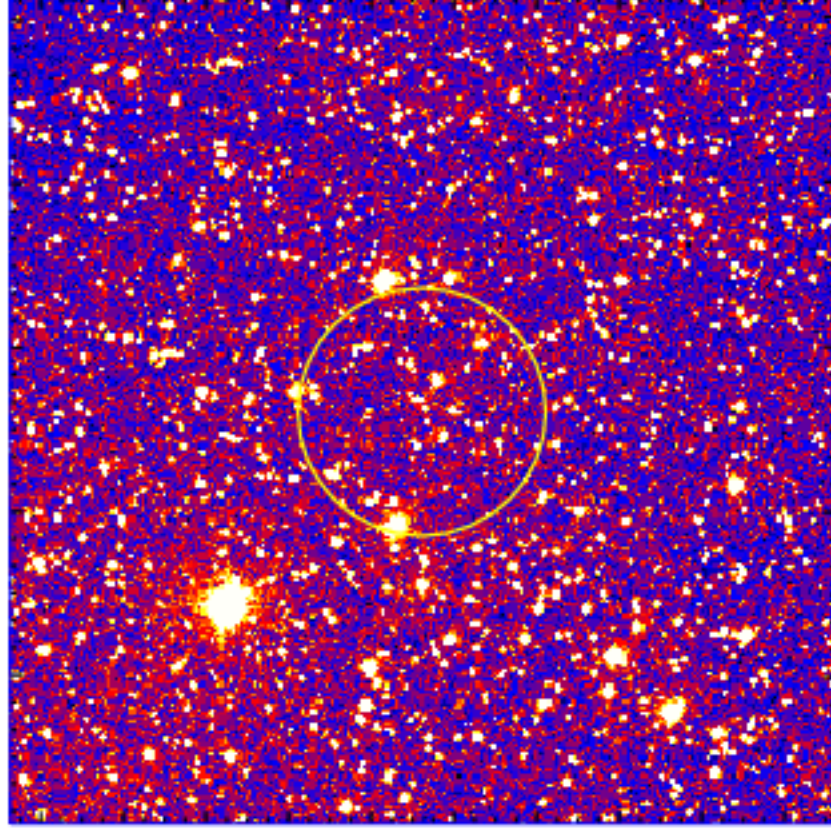

UVOT Finding Chart

OBSID 01262764000 / DATE-OBS 2024-10-26T22:48:37.2

08:00.0
06:00.0
04:00.0
02:00.0
58:00:00.0
58:00.0
56:00.0
54:00.0
52:00.0
57:50:00.0

Dec (J2000)

19:34:30.0 19:33:30.0 32:30.0

RA (J2000)

3400

3200

3000

2800

2600

2400

2200

2000