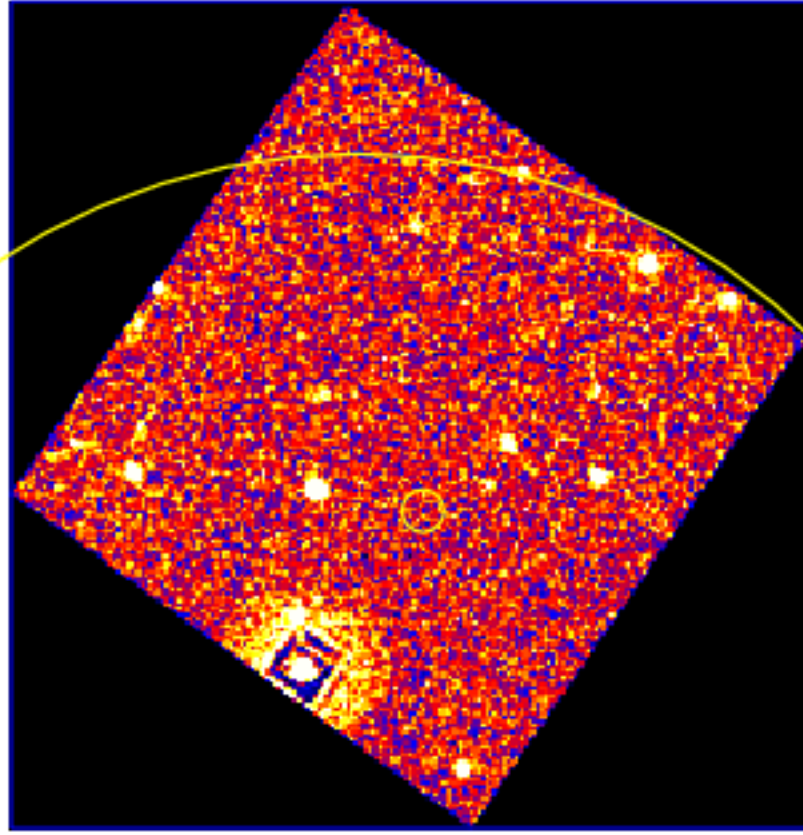

UVOT Finding Chart

OBSID 01246989000 / DATE-OBS 2024-08-05T14:44:06.4

54.0 16:56:50.0 46.0 42.0
RA (J2000)

30.0

18:20:00.0

30.0

19:00.0

30.0

18:00.0

17:30.0

0

2

4

6

8

10