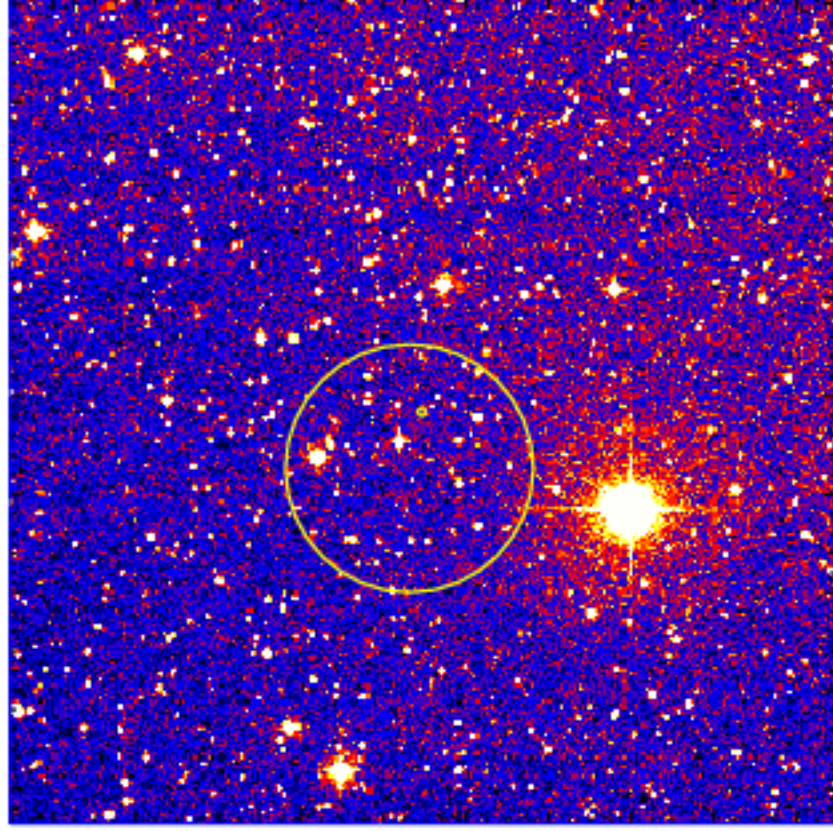

UVOT Finding Chart

OBSID 01246989000 / DATE-OBS 2024-08-05T14:44:06.4

28:00.0
26:00.0
24:00.0
22:00.0
18:20:00.0
18:00.0
16:00.0
14:00.0
12:00.0
10:00.0

20.0 16:57:00.0 40.0 56:20.0

RA (J2000)